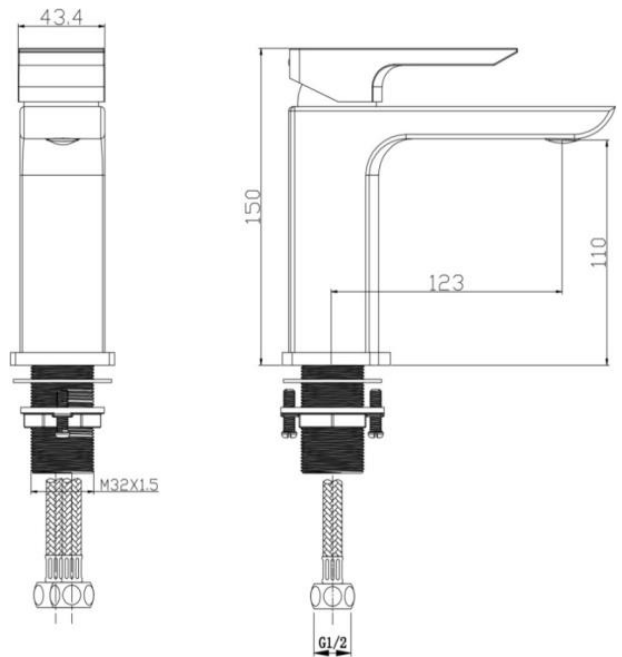

## LOGIC Basin Mono Mixer

<b>Product Code</b>	TBTS-33-1202
<b>Construction</b>	Brass Body CuZn40Pb2, EN CW617N (equivalent to BS CZ122)
<b>Finishes</b>	Chrome plated to BS EN 248
<b>Product Type</b>	Contemporary
<b>Water Pressure</b>	Min. 0.2 bar, Max. 6.0 bar
<b>Plumbing Systems</b>	Suitable for all plumbing systems
<b>Standards</b>	Complies with BS5412, BS EN200
<b>Certification</b>	Manufactured to comply with WRAS
<b>Cartridge</b>	35mm Triduo ceramic disc cartridge
<b>Aerator</b>	Neoperl Adjustable Slim Air
<b>Fitting</b>	UK: M10 x 350mm ½" BSP Female Flexi Tails
<b>Packaging</b>	46 x 28 x 34cm / carton (8 boxes / carton)
<b>Guarantee</b>	15 years against manufacturing faults (excluding serviceable parts).
<b>Additional Information</b>	Incorporates water saving optional feature : Triduo Volume Limiter

### Flow Rates (Litres per minute)

System Pressure	0.1 Bar	0.2 Bar	0.3 Bar	0.5 Bar	1.0 Bar	1.5 Bar	2.0 Bar	3.0 Bar	4.0 Bar	5.0 Bar
	-	5.50	7.00	8.00	12.50	-	18.00	22.00	-	28.6

The information contained on this page was correct at date of issue. Fitting dimensions are provided as a guide only. Some variation may occur due to manufacturing tolerances. We pursue a policy of continuing improvement in design and performance of our products and so reserve the right to change specifications without prior notice.