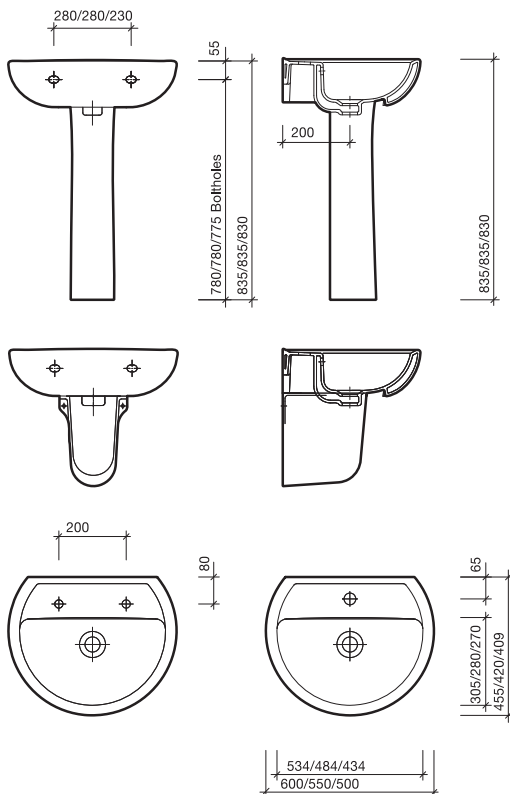

alcona 600,550,500

co-ordinatingalcona range

Alcona 600 x 455mm washbasin and pedestal

All measurements shown are in millimetres. Drawing sizes are not to scale.

to specify/order:

Please use the product reference shown below.

washbasin

600 x 455mm:

1 tap hole

AR4311WH

2 tap holes

AR4312WH

550 x 420mm:

1 tap hole

AR4211WH

2 tap holes

AR4212WH

500 x 410mm:

1 tap hole

AR4111WH

2 tap holes

AR4112WH

Refer to wastes & traps.

alternative fixings

Wall bolts (pair)

SR1018XX

tap holes

25mm for reduced seepage

material

Vitreous china.