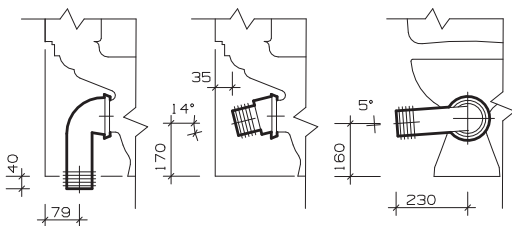

alcona

environmentally friendly 4/2.6 litre dual flush
co-ordinatingalcona range

Alcona flushwise WC suite, horizontal outlet

to specify/order:

Please use the product reference shown below.

wc pan

Horizontal outlet

White WH.

fixings

WC screwed to floor.

AWARDED

THE WATERWISE MARQUE

Best design WC for water reduction.

All measurements shown are in millimetres. Drawing sizes are not to scale.

Note: Variation in drainage systems may necessitate increasing the flush volume to ensure efficient drainline carry, this can be done post installation up to 6/4 litre max.