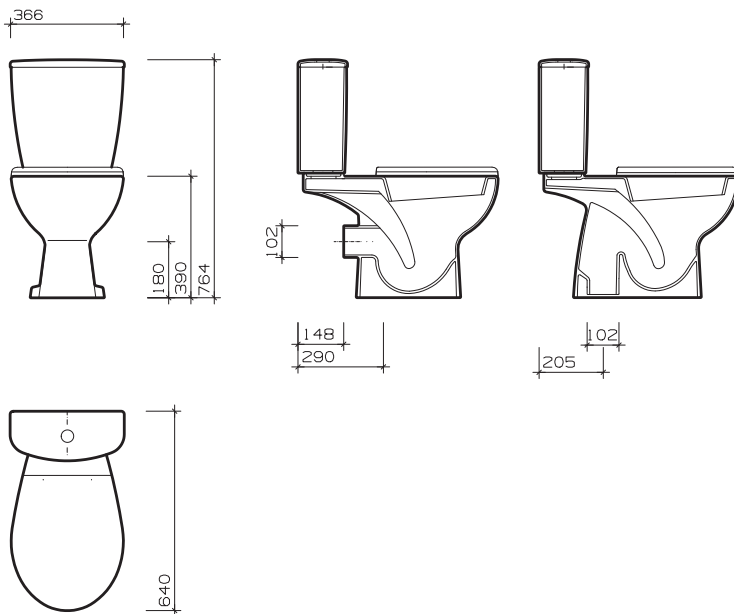

alcona

environmentally friendly 4/2.6 litre dual flush
co-ordinatingalcona range

Alcona flushwise WC suite, horizontal outlet

to specify/order:

Please use the product reference shown below.

wc pan

Horizontal outlet

AR1148WH

*Bottom outlet

AR1145WH

Flushwise® fitted cistern assembly with fittings:

Dual 4/2.6L flush, push button

AR2342WH

(note: Cistern can be adjusted to 6/4L, standard flush.)

seat and cover

WF1240WH

S or turned P trap connector

WF1241WH

*Bottom outlet connector

WF1224XX

material

Vitreous china.

colour

White WH.

fixings

WC screwed to floor.

AWARDED

THE WATERWISE MARQUE

Best design WC for water reduction.

All measurements shown are in millimetres. Drawing sizes are not to scale.

Note: Variation in drainage systems may necessitate increasing the flush volume to ensure efficient drainline carry, this can be done post installation up to 6/4 litre max.