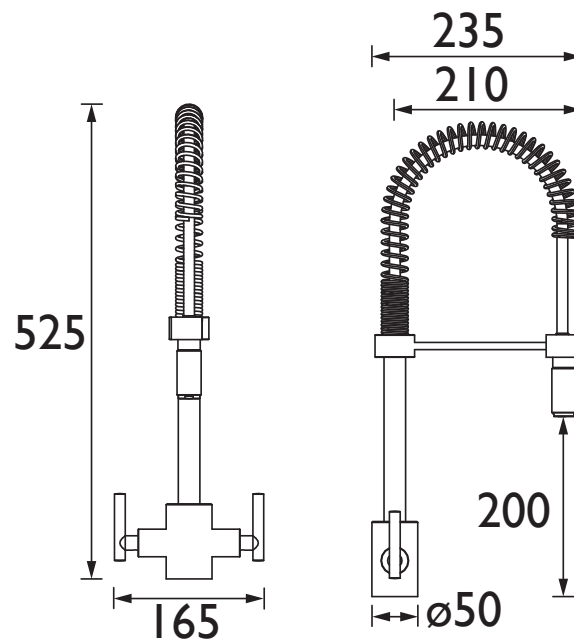

AR SNKPRO C

ARTISAN Tap Range Artisan Monobloc Sink Mixer Professional Chrome

Features:

- Long life and easy to use 1/4 turn ceramic disc valves
- Metal fixing nut for added durability
- Minimum working pressure of 0.5 bar
- Flexible tails included
- Particular attention should be paid to this product which will need to be installed in accordance with your local Water Authority/Water Regulations

Product Certifications:

For more products, visit our website:
<http://www.bristan.com>

Specification

Product Type:	Kitchen Taps
Main Construction Material:	Brass
Mount Type:	Deck
Handle Type:	Lever
Connection Inlet:	1/2" BSP Flexible Tails
Connection Outlet:	Spray Handset
Number of Tap Holes:	1
Valve/Cartridge Type:	1/2" Ceramic Disc Valve - 1/4 turn
Plumbing System Requirements:	Suitable for all plumbing systems
Minimum Dynamic Pressure (bar):	0.5 bar
Maximum Dynamic Pressure (bar):	5 bar
Maximum Hot Water Temperature °C:	65°C
Maximum Static Pressure (bar):	10 bar
Flow Type:	Single
Isolation Included:	No

Dimensions (measurements in mm)

Flow Rates (l/min)

System Pressure (bar)	0.5	1	2	3	5
AR SNKPRO C (mixed)	7	9.9	14	17.2	22.2

TECHNICAL DATA SHEET

BRISTAN

D8