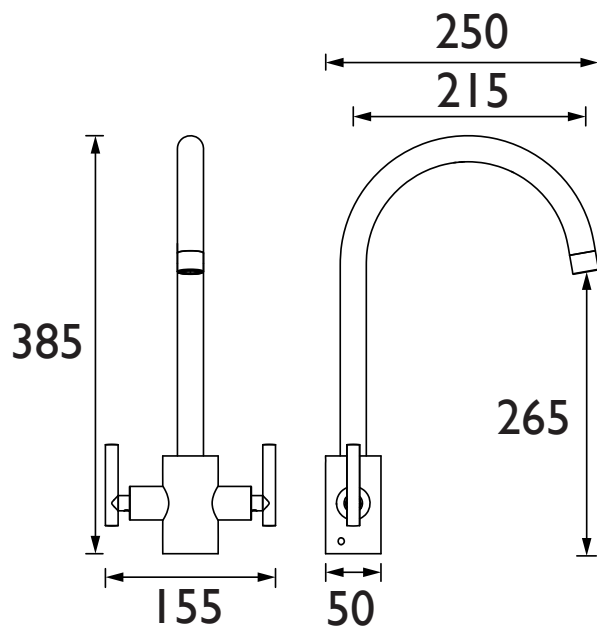

Product Certifications:

For more products, visit our website:
<http://www.bristan.com>

Specification

| | |
|-----------------------------------|-----------------------------------|
| Product Type: | Kitchen Taps |
| Main Construction Material: | Brass |
| Mount Type: | Deck Mounted |
| Handle Type: | Lever Handles |
| Connection Inlet: | 1/2" BSP Flexible Tails |
| Connection Outlet: | M24 Aerator |
| Number of Tap Holes: | 1 |
| Valve/Cartridge Type: | 1/2" Ceramic Disc Valve |
| Plumbing System Requirements: | Suitable for all plumbing systems |
| Minimum Dynamic Pressure (bar): | 0.3 bar |
| Maximum Dynamic Pressure (bar): | 5.0 bar |
| Maximum Hot Water Temperature °C: | 65°C |
| Maximum Static Pressure (bar): | 10 bar |
| Flow Type: | Single Flow |
| Isolation Included: | Yes |

Dimensions (measurements in mm)

Flow Rates (l/min)

| System Pressure (bar) | 0.3 | 0.5 | 1 | 2 | 3 | 5 |
|-----------------------|-----|------|------|------|------|------|
| AR SNK EF C (mixed) | 9.9 | 13.6 | 19.7 | 28.6 | 35.2 | 45.4 |