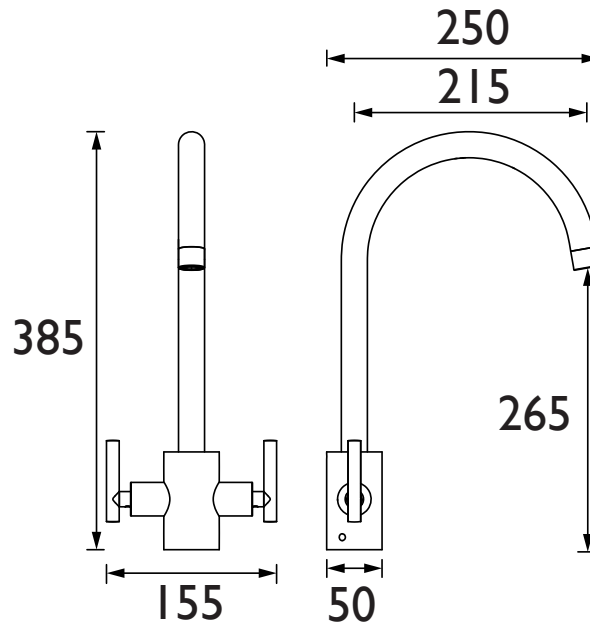

Product Certifications:

For more products, visit our website:
<http://www.bristan.com>

Specification

Product Type:	Kitchen Taps
Main Construction Material:	Brass
Mount Type:	Deck Mounted
Handle Type:	Lever Handles
Connection Inlet:	1/2" BSP Flexible Tails
Connection Outlet:	M24 Aerator
Number of Tap Holes:	1
Valve/Cartridge Type:	1/2" Ceramic Disc Valve
Plumbing System Requirements:	Suitable for all plumbing systems
Minimum Dynamic Pressure (bar):	0.3 bar
Maximum Dynamic Pressure (bar):	5.0 bar
Maximum Hot Water Temperature °C:	65°C
Maximum Static Pressure (bar):	10 bar
Flow Type:	Single Flow
Isolation Included:	Yes

Dimensions (measurements in mm)

Flow Rates (l/min)

System Pressure (bar)	0.3	0.5	1	2	3	5
AR SNK EF BN (mixed)	9.9	13.6	19.7	28.6	35.2	45.4

TECHNICAL DATA SHEET

BRISTAN

D8