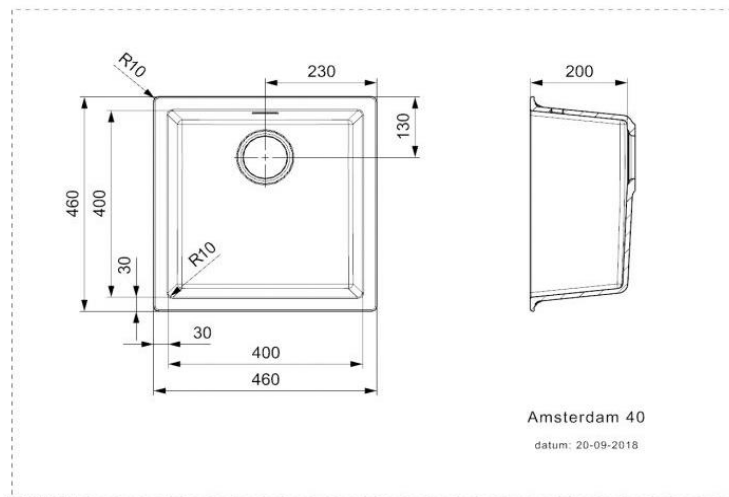

### Specification

Material	Regi-Granite
Finish	Matt / Metal
Colours	Black Silvery / Grey Silvery / Pure White
No. of bowls	1
Fitting Method	Integrated
Handing Options	Inset/Undermount
Cabinet Size (mm)	500
Overall Length (mm)	460
Overall Width (mm)	460
Main Bowl Length (mm)	400
Main Bowl Width (mm)	400
Main Bowl Depth (mm)	200
Second Bowl Length (mm)	
Second Bowl Width (mm)	
Second Bowl Depth (mm)	
Tap Hole Size (mm)	N/A
Tap Hole Instructions	N/A
Waste Kit Included (Yes/No)	Yes
Clips & Seals Included (Yes/No)	Yes
Waste Size (mm)	90
Waste Kit Code	
Clips & Seals Code	N/A
Overflow Location	Back of sink
Cut Out Undermount (mm)	400 x 400
Cut Out Inset (mm)	446 x 446
Product Weight (kg)	11.5
Packed Weight (kg)	12
Packed Dimensions (mm)	590 x 590 x 280
EAN number	BS - 8712465032312 GS - 8712465032329 PW - 8712465032305