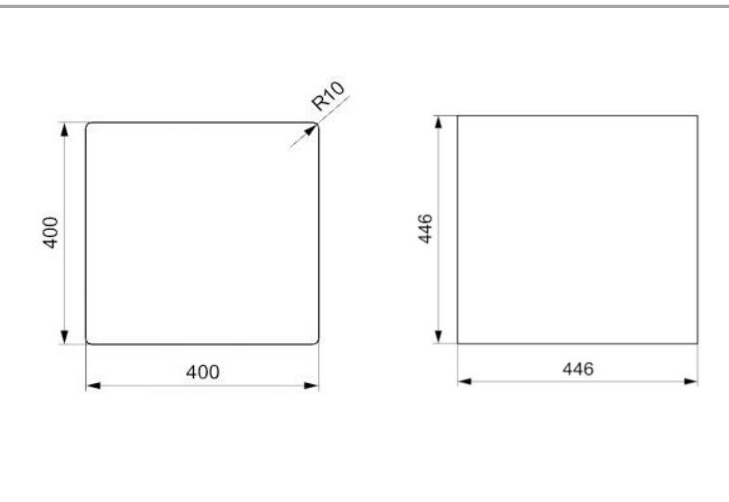

### Specification

Material	Regi-Granite
Finish	Matt / Metal
Colours	Black Silvery / Grey Silvery / Pure White
No. of bowls	1
Fitting Method	Integrated
Handing Options	Inset/Undermount
Cabinet Size (mm)	500
Overall Length (mm)	460
Overall Width (mm)	460
Main Bowl Length (mm)	400
Main Bowl Width (mm)	400
Main Bowl Depth (mm)	200
Second Bowl Length (mm)	
Second Bowl Width (mm)	
Second Bowl Depth (mm)	
Tap Hole Size (mm)	N/A
Tap Hole Instructions	N/A
Waste Kit Included (Yes/No)	Yes
Clips & Seals Included (Yes/No)	Yes
Waste Size (mm)	90
Waste Kit Code	
Clips & Seals Code	N/A
Overflow Location	Back of sink
Cut Out Undermount (mm)	400 x 400
Cut Out Inset (mm)	446 x 446
Product Weight (kg)	11.5
Packed Weight (kg)	12
Packed Dimensions (mm)	590 x 590 x 280
EAN number	BS - 8712465032312 GS - 8712465032329 PW - 8712465032305