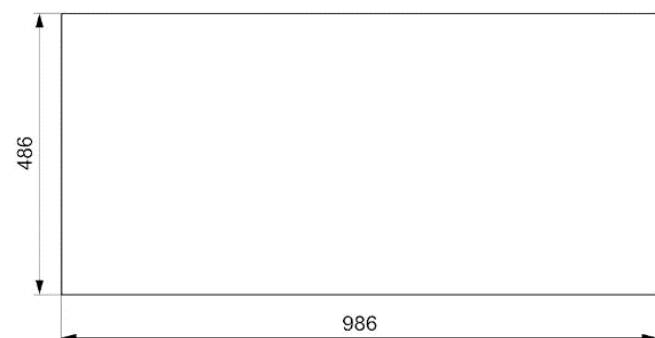

Cut out Drawing

Please note the Small bowl acts as the overflow. This is why one strainer doesn't hold water in the bowl as this is designed for the small bowl.

Warranty

10 Year warranty on the sink only | Serviceable Parts/waste kit etc is 1 year

Care & Maintenance

Use warm soapy water to clean/maintain sink | Daily Clean spray & Antiscale products are available for deeper cleans | Never use any abrasive chemicals/cleaning products on the surface of the sink as this will invalidate the warranty if used.