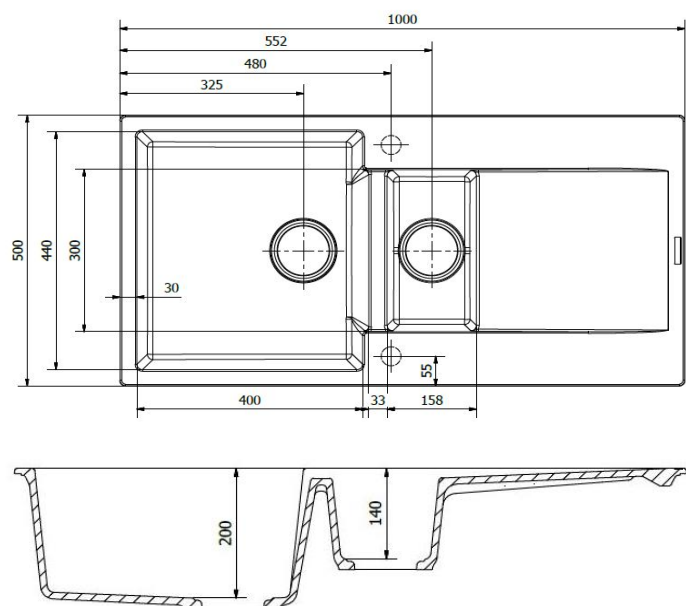

### Specification

Material	Granite
Finish	Matt / Metal
Colours	Black Silvery / Grey Silvery / Pure White
No. of bowls	2
Fitting Method	Inset
Handing Options	Reversible
Cabinet Size (mm)	800
Overall Length (mm)	1000
Overall Width (mm)	500
Main Bowl Length (mm)	400
Main Bowl Width (mm)	440
Main Bowl Depth (mm)	200
Second Bowl Length (mm)	158
Second Bowl Width (mm)	300
Second Bowl Depth (mm)	140
Tap Hole Size (mm)	35
Tap Hole Instructions	Please see instructions supplied with the sink
Waste Kit Included (Yes/No)	Yes
Clips & Seals Included (Yes/No)	Yes
Waste Size (mm)	90mm
Waste Kit Code	Amsterdam/Harlem waste
Clips & Seals Code	Harlem Clips
Overflow Location	Small Bowl acts as overflow
Cut Out Length (mm)	986
Cut Out Width (mm)	486
Product Weight (kg)	25
Packed Weight (kg)	27
Packed Dimensions (mm)	L-1100,W-595,D-260
<b>EAN number</b>	
Black Silvery	8712465030967
Grey Silvery	8712465030974
Pure White	8712465030950