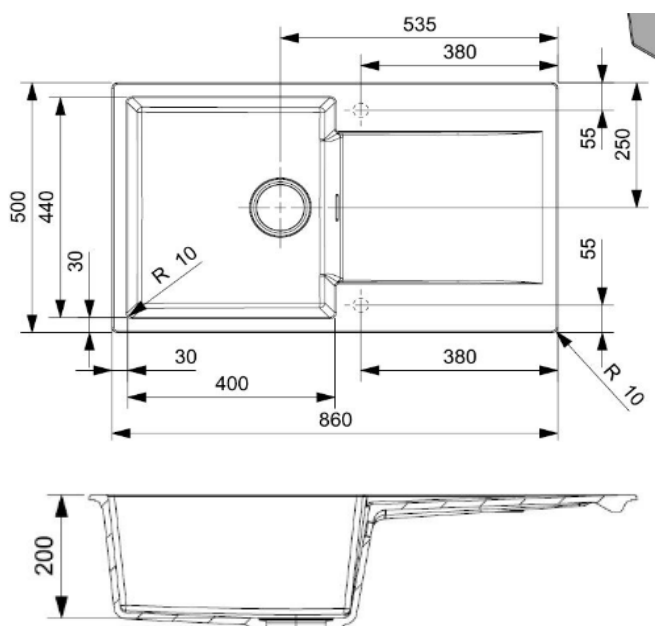

Technical Specification Sheet

Amsterdam 10 BS,GS,PW

1 Granite bowl sink with drainer

REGINOX

Specification

Material	Granite
Finish	Matt / Metal
Colours	Black Silvery / Grey Silvery / Pure White
No. of bowls	1
Fitting Method	Inset
Handing Options	Reversible
Cabinet Size (mm)	600
Overall Length (mm)	860
Overall Width (mm)	500
Main Bowl Length (mm)	400
Main Bowl Width (mm)	440
Main Bowl Depth (mm)	200
Second Bowl Length (mm)	N/A
Second Bowl Width (mm)	N/A
Second Bowl Depth (mm)	N/A
Tap Hole Size (mm)	35
Tap Hole Instructions	Please see instructions supplied with the sink
Waste Kit Included (Yes/No)	Yes
Clips & Seals Included (Yes/No)	Yes
Waste Size (mm)	90mm
Waste Kit Code	Amsterdam/Harlem waste
Clips & Seals Code	Harlem Clips
Overflow Location	Drainer Side
Cut Out Length (mm)	846
Cut Out Width (mm)	486
Product Weight (kg)	25
Packed Weight (kg)	27
Packed Dimensions (mm)	L-960,W-600,D-300

Cut out Drawing

EAN number

Black Silvery	8712465030929
Grey Silvery	8712465030936
Pure White	8712465030912

Warranty

10 Year warranty on the sink only | Serviceable Parts/waste kit etc is 1 year

Care & Maintenance