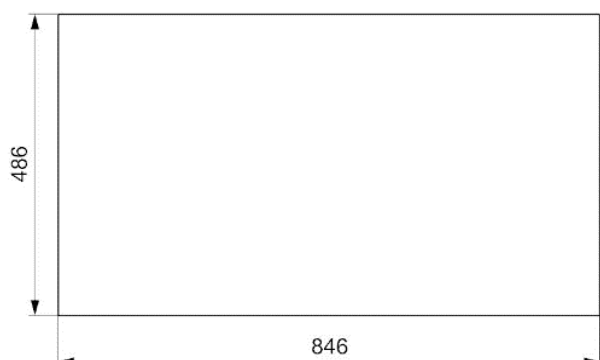

Cut out Drawing

EAN number

Black Silvery	8712465030929
Grey Silvery	8712465030936
Pure White	8712465030912

Warranty

10 Year warranty on the sink only | Serviceable Parts/waste kit etc is 1 year

Care & Maintenance

Use warm soapy water to clean/maintain sink | Daily Clean spray & Antiscale products are available for deeper cleans | Never use any abrasive chemicals/cleaning products on the surface of the sink as this will invalidate the warranty if used.