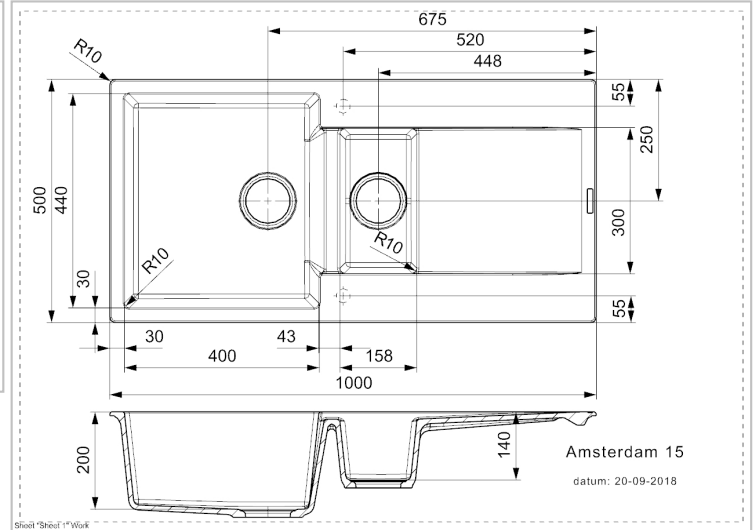

REGINOX

Amsterdam 15 Black Silvery

Additional Information

Depth	200 mm / 140 mm
SKU	R30967
Outlet	3.5" outlet
Cabinet	800 mm
Type sink	One and a half bowl, Sinks with drainer
Size sink	400 x 440 / 158 x 300 mm
Total dimension	1000 x 500 mm
Installation method	Inset
Packaging	Box