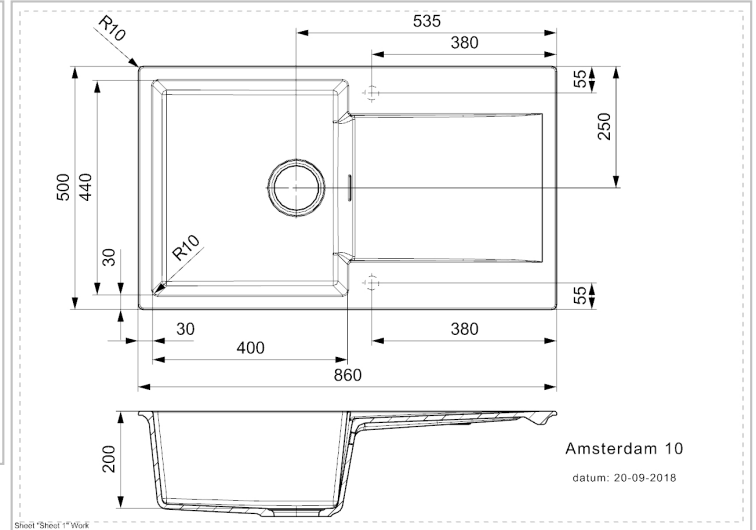

REGINOX

Amsterdam 10 Pure White

Additional Information

Depth	200 mm
SKU	R30912
Outlet	3.5" outlet
Cabinet	600 mm
Type sink	Sinks with drainer
Size sink	400 x 440 m
Total dimension	860 x 500 mm
Installation method	Inset
Packaging	Box