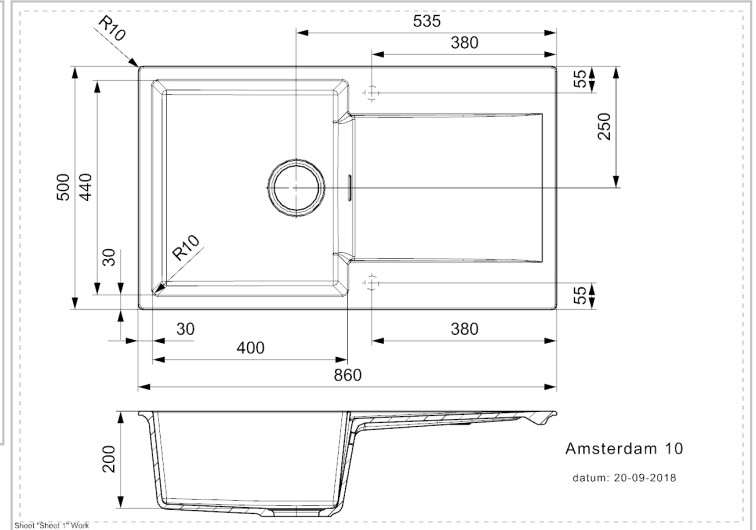

REGINOX

Amsterdam 10 Grey Silvery

Additional Information

Depth	200 mm
SKU	R30936
Outlet	3.5" outlet
Cabinet	600 mm
Type sink	Sinks with drainer
Size sink	400 x 440 m
Total dimension	860 x 500 mm
Installation method	Inset
Packaging	Box