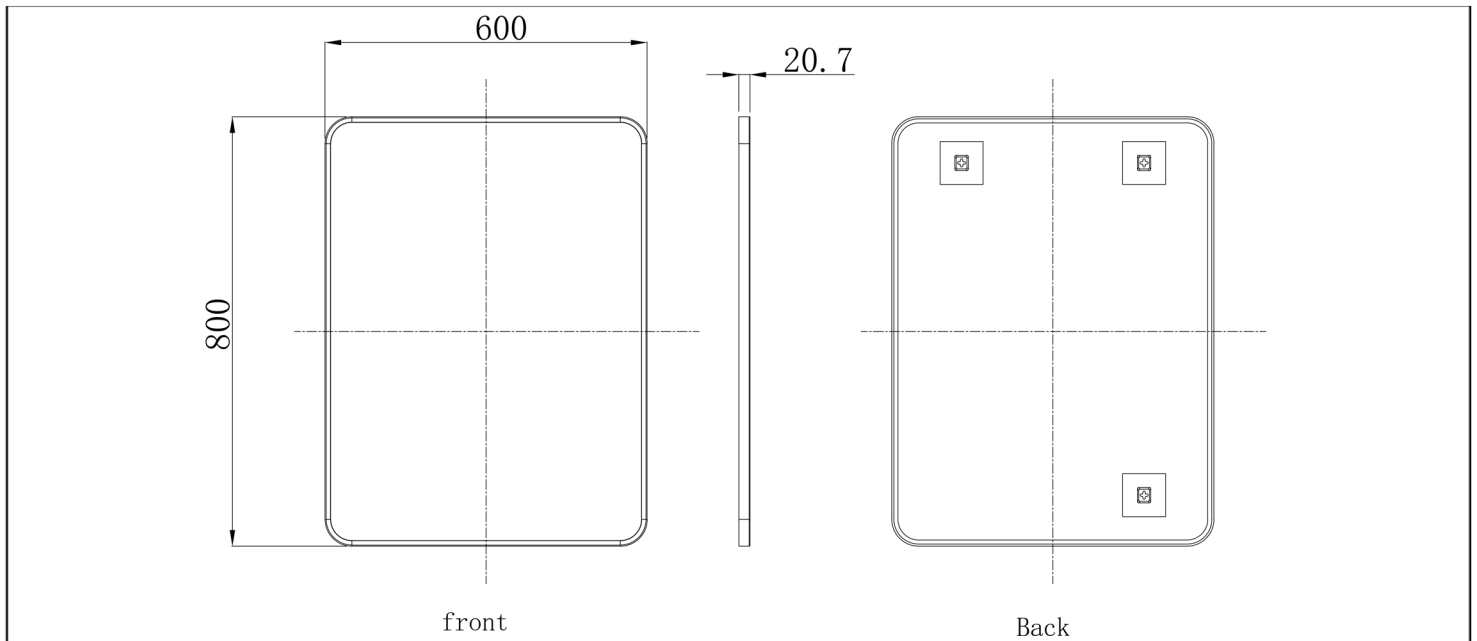

Technical Data Sheet

Product range: HIX

Product code: 38M68WLMB

Finishes Available: Matt Black

Code	Size	Switch	Demister	Colour Change	Shaver Socket	Orientation
38M68WLMB	600x800mm	N/A	N/A	N/A	N/A	Hung Portrait and Landscape