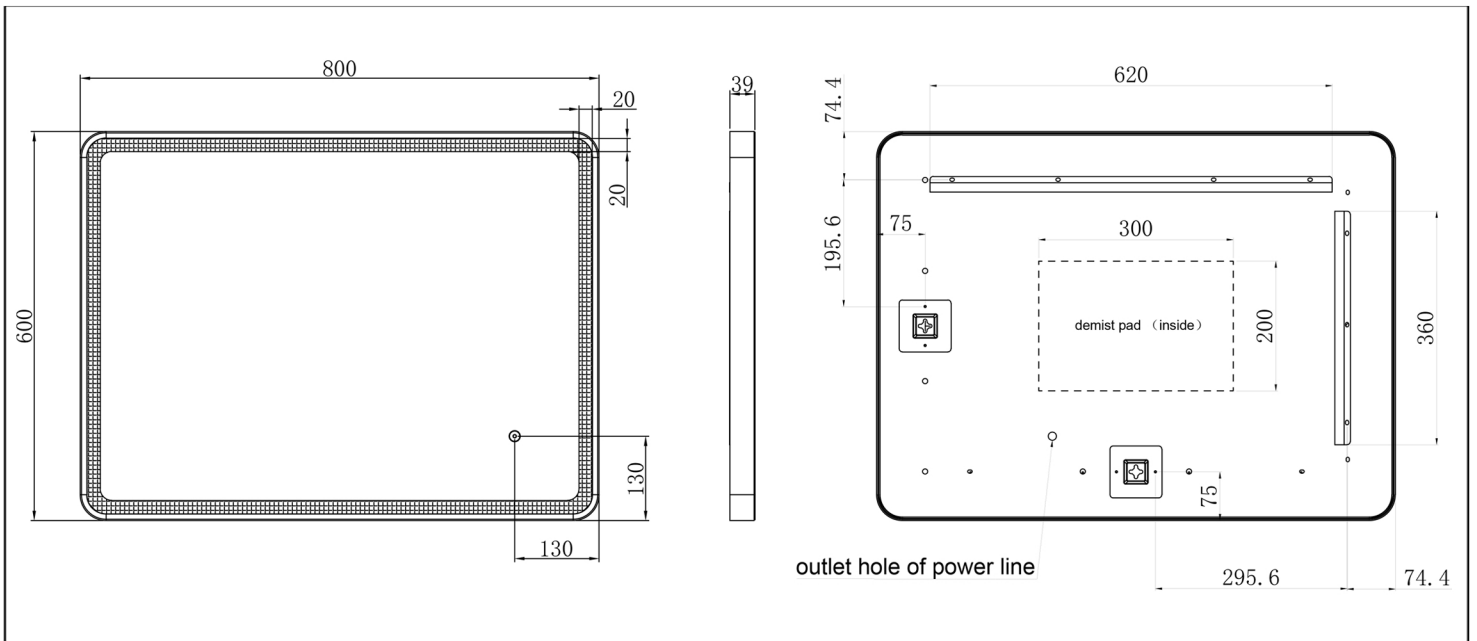

Technical Data Sheet

Product range: HIX

Product code: 38M68MB

Finishes Available: Matt Black

Code	Size	Switch	Demister	Colour Change	Shaver Socket	Orientation
38M68MB	600x800mm	Touch Sensor	Yes	By holding Touch Sensor	N/A	Hung Portrait and Landscape