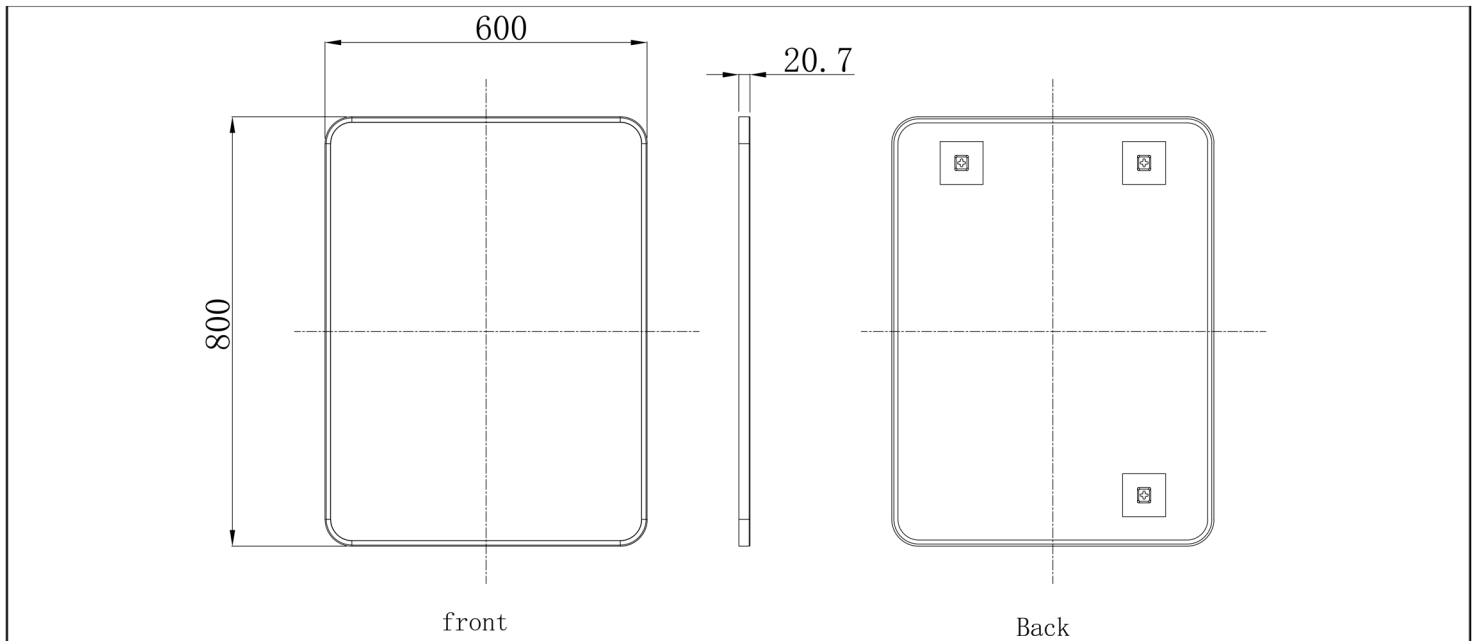

Technical Data Sheet

Product range: HIX

Product code: 33M68WLBBR

Finishes Available: Brushed Brass

Code	Size	Switch	Demister	Colour Change	Shaver Socket	Orientation
33M68WLBBR	600x800mm	N/A	N/A	N/A	N/A	Hung Portrait and Landscape