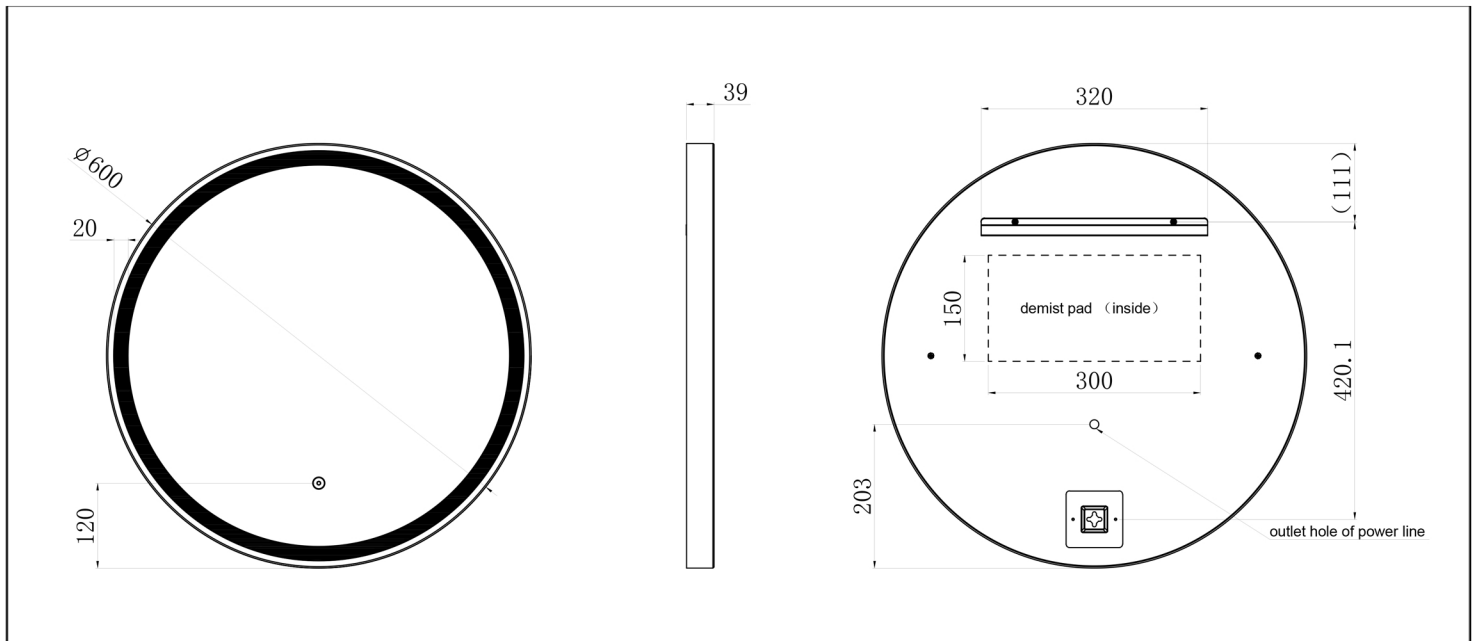

Technical Data Sheet

Product range: VOS

Product code: 28M60MB

Finishes Available: Matt Black

| Code | Size | Switch | Demister | Colour Change | Shaver Socket | Orientation |
|---------|----------|--------------|----------|-------------------------|---------------|---------------|
| 28M60MB | Ø: 600mm | Touch Sensor | Yes | By holding Touch Sensor | N/A | Hung Portrait |