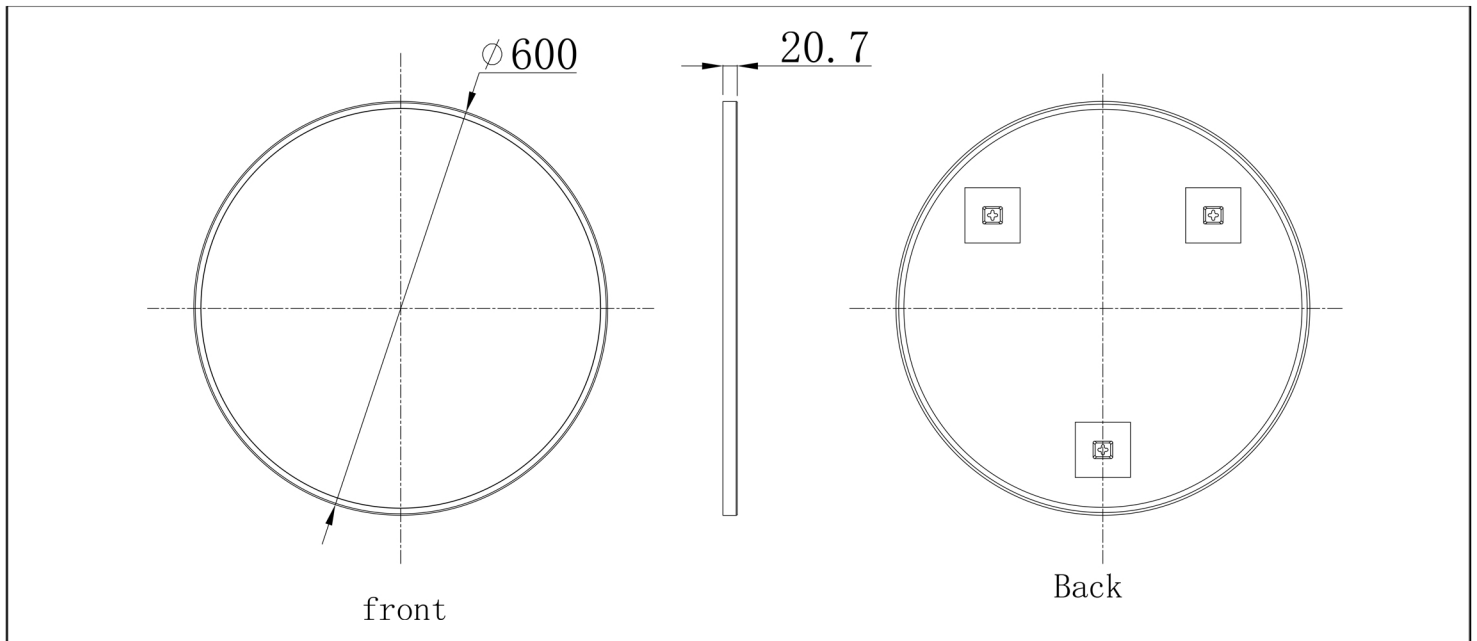

Technical Data Sheet

Product range: VOS

Product code: 23M60WLBBR

Finishes Available: Brushed Brass

Code	Size	Switch	Demister	Colour Change	Shaver Socket	Orientation
23M60WLBBR	\varnothing : 600mm	N/A	N/A	N/A	N/A	Hung Portrait