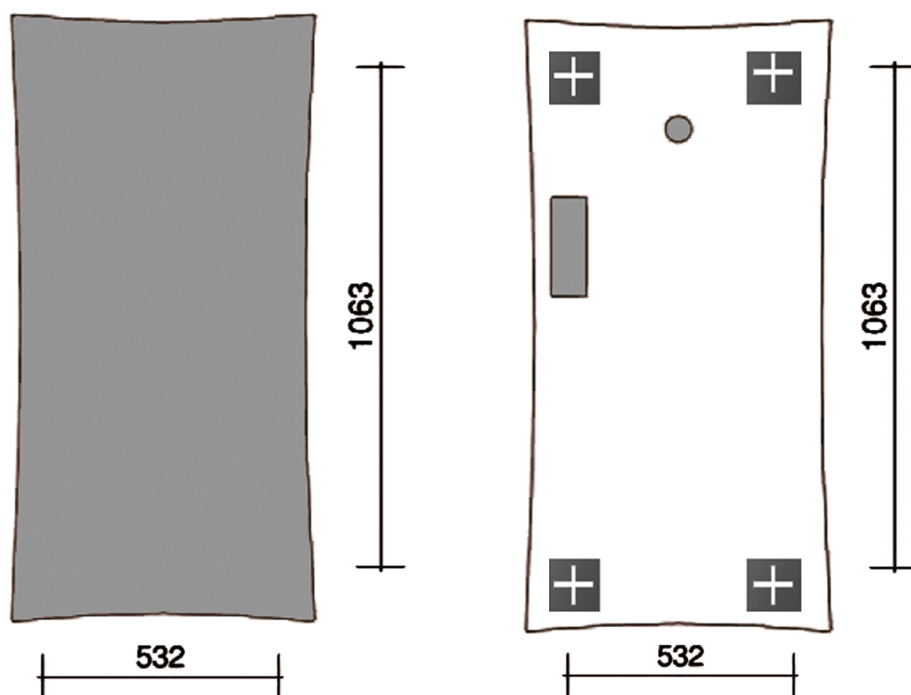

VETRO ELECTRIC

H1063MM W532MM

PRODUCT CODES

BLACK - 144255

WHITE - 144240

MIRROR - 144246

25X1.2 PROFILE

STAR 700 - W

LIST PRICE

BLACK - £505.42

WHITE - £505.42

MIRROR - £505.42

TOWELRADS.COM LTD
ORDERS@TOWELRADS.COM
01628 659520

UNITS 4 & 5 | MAIDENHEAD TRADE & BUSINESS PARK | PRIORS WAY | MAIDENHEAD | BERKSHIRE | SL6 2GQ