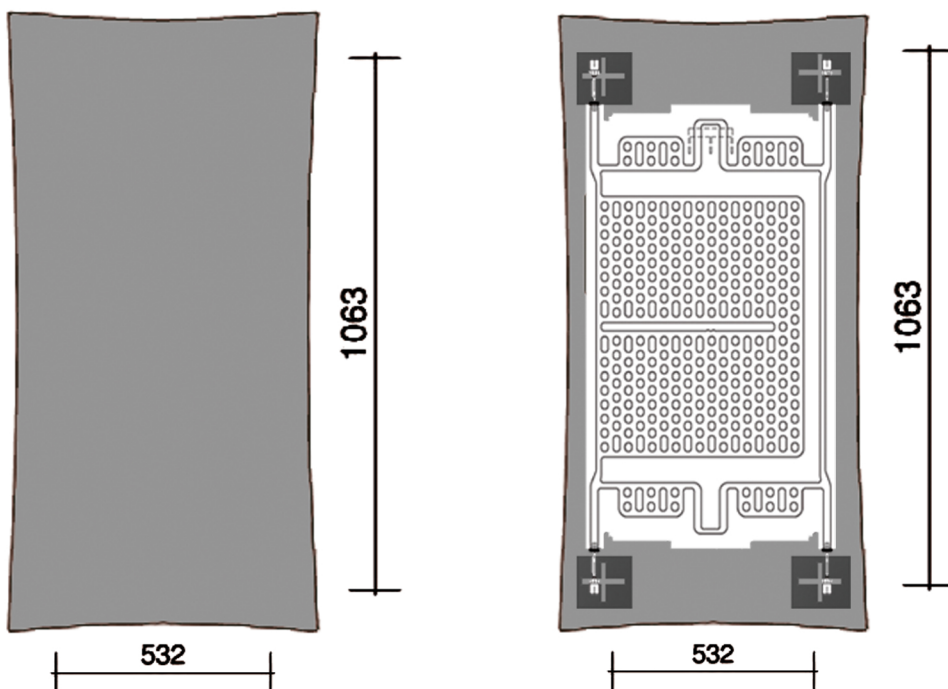

VETRO WET

H1063MM W532MM

PRODUCT CODES
BLACK - 144254
WHITE - 144242
MIRROR - 144247

25X1.2 PROFILE

STAR 470 - W

LIST PRICE

BLACK - £420.00
WHITE - £420.00
MIRROR - £420.00

UNITS 4 & 5 | MAIDENHEAD TRADE & BUSINESS PARK | PRIORS WAY | MAIDENHEAD | BERKSHIRE | SL6 2GQ