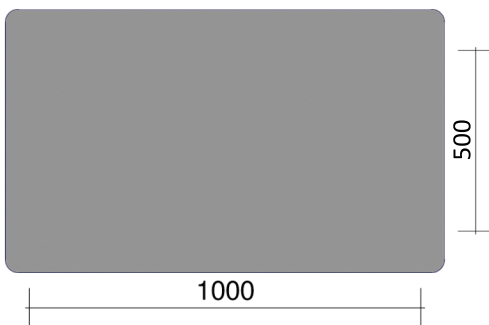

# VETRO WET

----  
H1000MM W500MM  
----

PRODUCT CODES  
BLACK - 144252  
WHITE - 144238  
MIRROR - 144244  
----

25X1.2 PROFILE  
----

FRAME 475 - W  
-----

LIST PRICE

BLACK - £413.85  
WHITE - £413.85  
MIRROR - £413.85