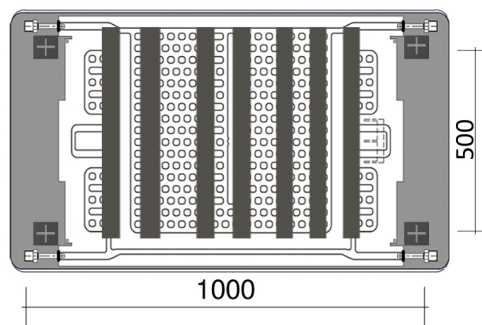

# VETRO WET

----  
H1000MM W500MM  
----

PRODUCT CODES  
BLACK - 144252  
WHITE - 144238  
MIRROR - 144244  
----

25X1.2 PROFILE  
----

FRAME 475 - W  
-----

LIST PRICE

BLACK - £413.85  
WHITE - £413.85  
MIRROR - £413.85