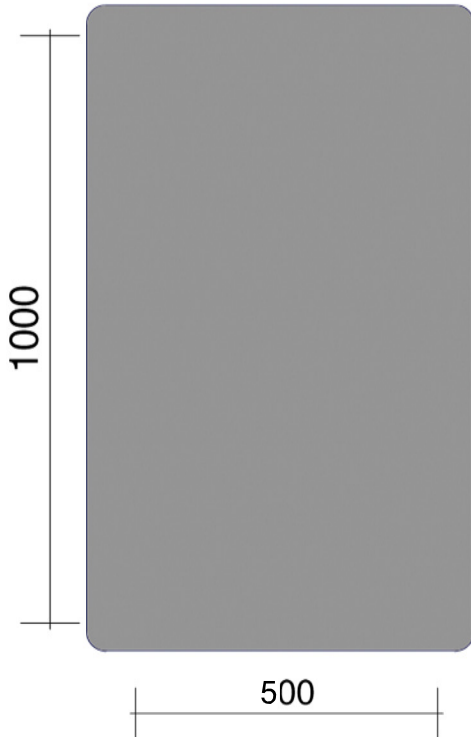

# VETRO ELECTRIC

----  
H1000MM W500MM  
----

PRODUCT CODES  
BLACK - 144250  
WHITE - 144239  
MIRROR - 144245  
----

25X1.2 PROFILE  
----

FRAME 700 - W  
-----

LIST PRICE  
BLACK - £499.26  
WHITE - £499.26  
MIRROR - £499.26