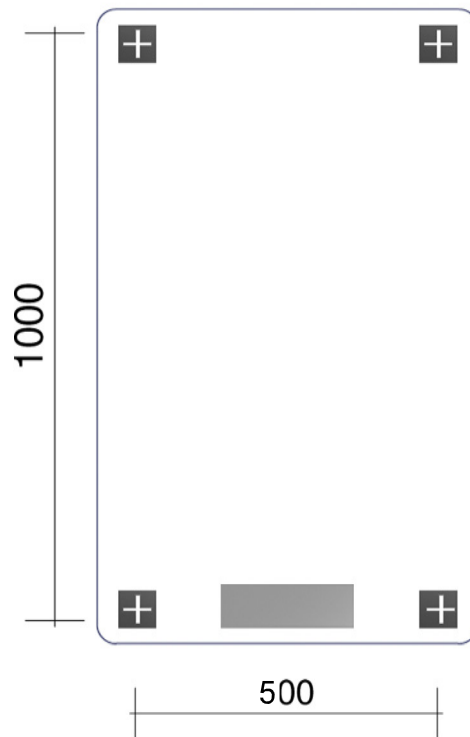

# VETRO ELECTRIC

----  
H1000MM W500MM  
----

PRODUCT CODES  
BLACK - 144250  
WHITE - 144239  
MIRROR - 144245  
----

25X1.2 PROFILE  
----

FRAME 700 - W  
-----

LIST PRICE  
BLACK - £499.26  
WHITE - £499.26  
MIRROR - £499.26