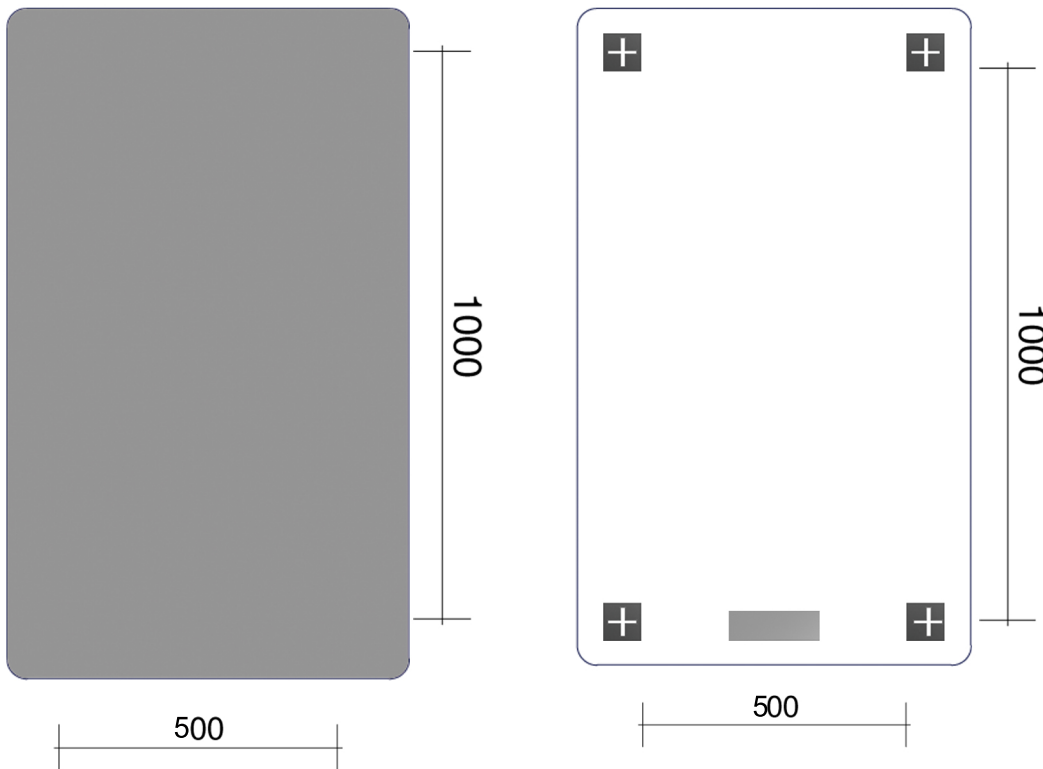

VETRO STONE

H1000MM W500MM

PRODUCT CODES
SLATE GREY - 128051
TRAVERTINE - 128052

10 YEAR GUARANTEE

25X1.2 PROFILE

SLATE GREY/TRAVERTINE
700- W 2388 - BTU

LIST PRICE
SLATE GREY - £825.63
TRAVERTINE - £825.63