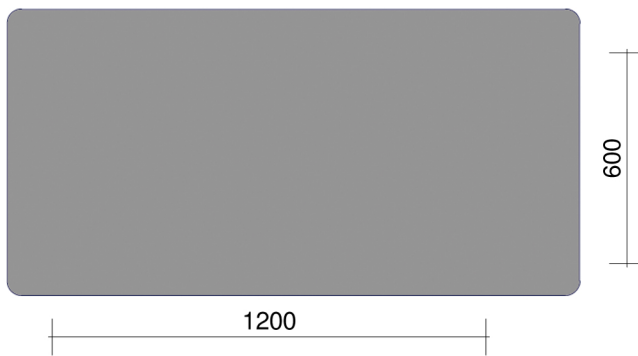

VETRO HORIZONTAL WET

H600MM W1200MM

PRODUCT CODES

WHITE - 128050

25X1.2 PROFILE

WHITE

955 - W 3258 - BTUs

LIST PRICE

WHITE - £450.40

TOWELRADS.COM LTD
ORDERS@TOWELRADS.COM
01628 659520

UNITS 4 & 5 | MAIDENHEAD TRADE & BUSINESS PARK | PRIORS WAY | MAIDENHEAD | BERKSHIRE | SL6 2GQ

TEL: 01628 625 367 | FAX: 01628 659 520 | EMAIL: INFO@TOWELRADS.COM