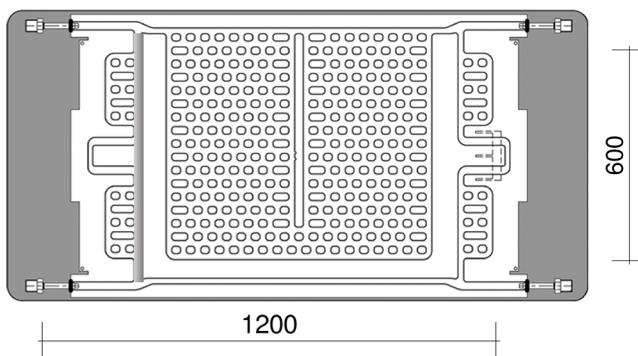

TOWELRADS.COM LTD
ORDERS@TOWELRADS.COM
01628 659520

UNITS 4 & 5 | MAIDENHEAD TRADE & BUSINESS PARK | PRIORS WAY | MAIDENHEAD | BERKSHIRE | SL6 2GQ

TEL: 01628 625 367 | FAX: 01628 659 520 | EMAIL: INFO@TOWELRADS.COM

WWW.TOWELRADS.COM

VAT Reg. COMPANY No. 4906064. TOWELRADS IS A TRADING NAME OF TOWELRADS.COM LTD

TOWELRADS.COM