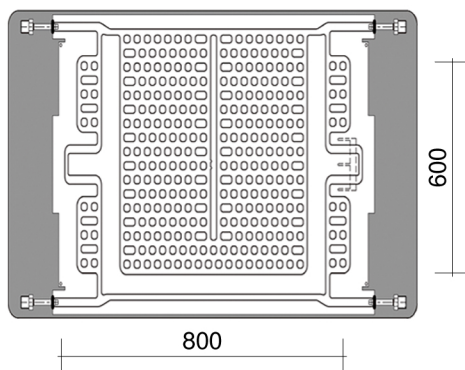

VETRO HORIZONTAL WET

H600MM W800MM

PRODUCT CODES
WHITE - 128048

25X1.2 PROFILE

WHITE
635 - W 2166 - BTUs

LIST PRICE
WHITE - £369.74

TOWELRADS.COM LTD
ORDERS@TOWELRADS.COM
01628 659520

UNITS 4 & 5 | MAIDENHEAD TRADE & BUSINESS PARK | PRIORS WAY | MAIDENHEAD | BERKSHIRE | SL6 2GQ