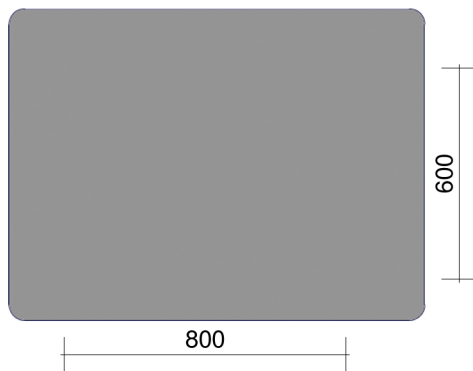

VETRO HORIZONTAL WET

H600MM W800MM

PRODUCT CODES
WHITE - 128048

25X1.2 PROFILE

WHITE
635 - W 2166 - BTUs

LIST PRICE
WHITE - £369.74

TOWELRADS.COM LTD
ORDERS@TOWELRADS.COM
01628 659520

UNITS 4 & 5 | MAIDENHEAD TRADE & BUSINESS PARK | PRIORS WAY | MAIDENHEAD | BERKSHIRE | SL6 2GQ