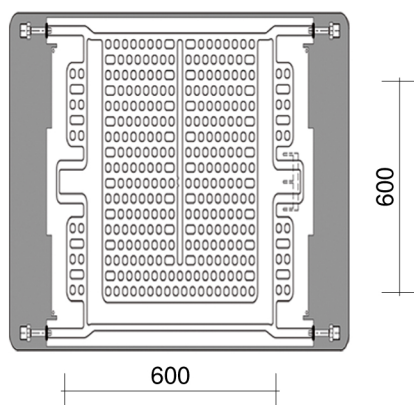

VETRO HORIZONTAL WET

H600MM W600MM

PRODUCT CODES
WHITE - 128047

25X1.2 PROFILE

WHITE
469 - W 1600 - BTUs

LIST PRICE
WHITE - £329.63

UNITS 4 & 5 | MAIDENHEAD TRADE & BUSINESS PARK | PRIORS WAY | MAIDENHEAD | BERKSHIRE | SL6 2GQ