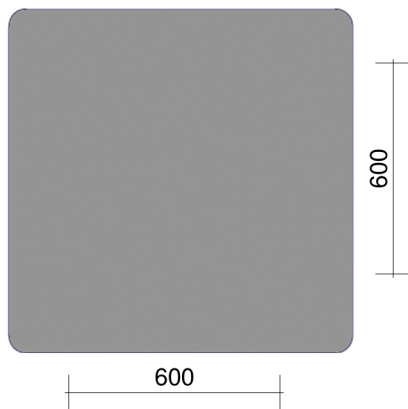

VETRO HORIZONTAL WET

H600MM W600MM

PRODUCT CODES
WHITE - 128047

25X1.2 PROFILE

WHITE
469 - W 1600 - BTUs

LIST PRICE
WHITE - £329.63

UNITS 4 & 5 | MAIDENHEAD TRADE & BUSINESS PARK | PRIORS WAY | MAIDENHEAD | BERKSHIRE | SL6 2GQ