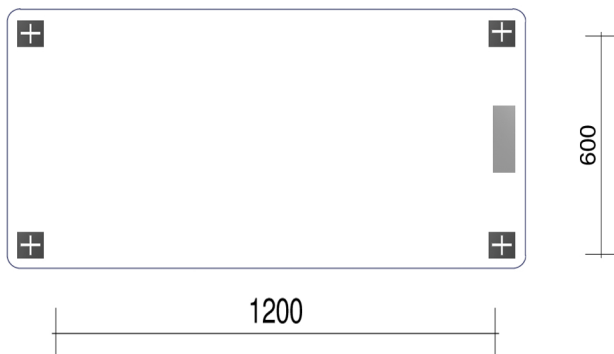

# VETRO HORIZONTAL

----  
H600MM W1200MM

----  
PRODUCT CODES  
WHITE - 128046

----  
25X1.2 PROFILE

----  
FRAME 1000 - W

-----  
LIST PRICE  
WHITE - £540.11

UNITS 4 & 5 | MAIDENHEAD TRADE & BUSINESS PARK | PRIORS WAY | MAIDENHEAD | BERKSHIRE | SL6 2GQ