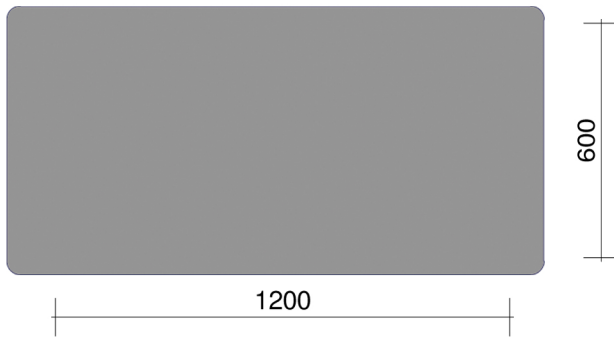

# VETRO HORIZONTAL

----  
H600MM W1200MM

----  
PRODUCT CODES  
WHITE - 128046

----  
25X1.2 PROFILE

----  
FRAME 1000 - W

-----  
LIST PRICE  
WHITE - £540.11

UNITS 4 & 5 | MAIDENHEAD TRADE & BUSINESS PARK | PRIORS WAY | MAIDENHEAD | BERKSHIRE | SL6 2GQ