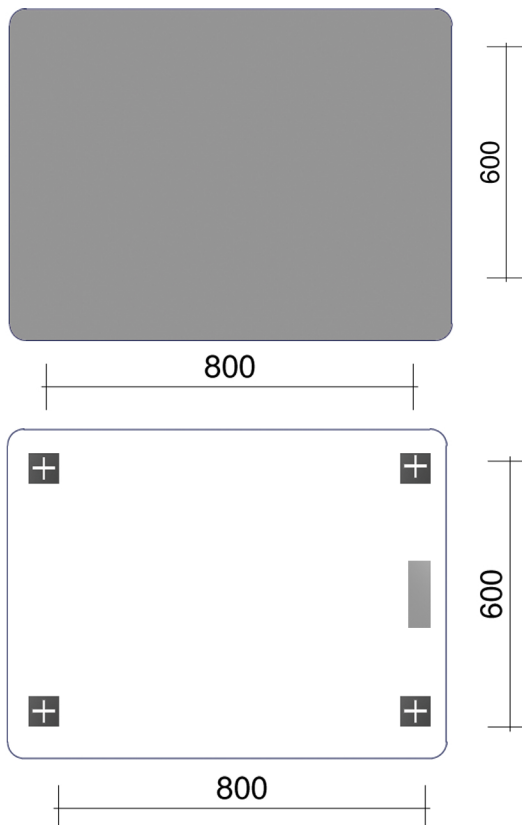

VETRO HORIZONTAL

H600MM W800MM

PRODUCT CODES
WHITE - 128044

25X1.2 PROFILE

FRAME 600 - W

LIST PRICE
WHITE - £475.86

UNITS 4 & 5 | MAIDENHEAD TRADE & BUSINESS PARK | PRIORS WAY | MAIDENHEAD | BERKSHIRE | SL6 2GQ