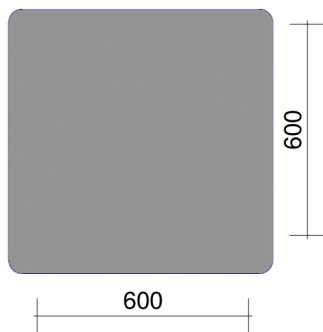

VETRO HORIZONTAL

H600MM W600MM

PRODUCT CODES
WHITE - 128043

25X1.2 PROFILE

FRAME 350 - W

LIST PRICE
WHITE - £446.66

UNITS 4 & 5 | MAIDENHEAD TRADE & BUSINESS PARK | PRIORS WAY | MAIDENHEAD | BERKSHIRE | SL6 2GQ