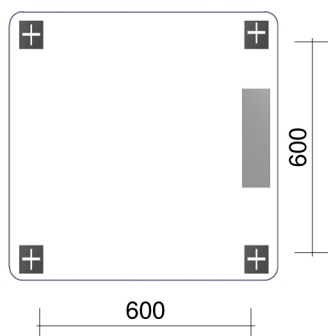

VETRO HORIZONTAL

H600MM W600MM

PRODUCT CODES
WHITE - 128043

25X1.2 PROFILE

FRAME 350 - W

LIST PRICE
WHITE - £446.66

UNITS 4 & 5 | MAIDENHEAD TRADE & BUSINESS PARK | PRIORS WAY | MAIDENHEAD | BERKSHIRE | SL6 2GQ