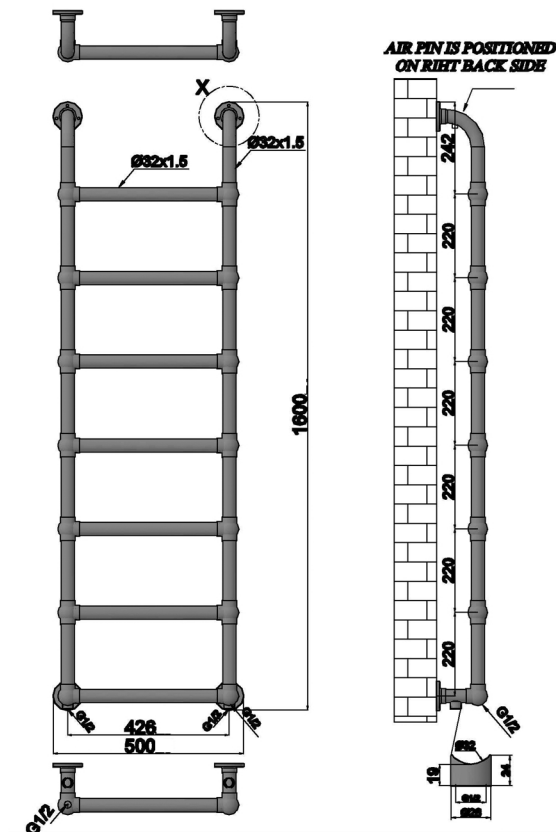

UPTON VICTORIAN

H1600MM W500MM

PRODUCT CODES
CHROME -
128039

10 YEAR GUARANTEE

25X1.2 PROFILE

CHROME
285 - W 972 - BTU

LIST PRICE
CHROME - £365.54

UNITS 4 & 5 | MAIDENHEAD TRADE & BUSINESS PARK | PRIORS WAY | MAIDENHEAD | BERKSHIRE | SL6 2GQ