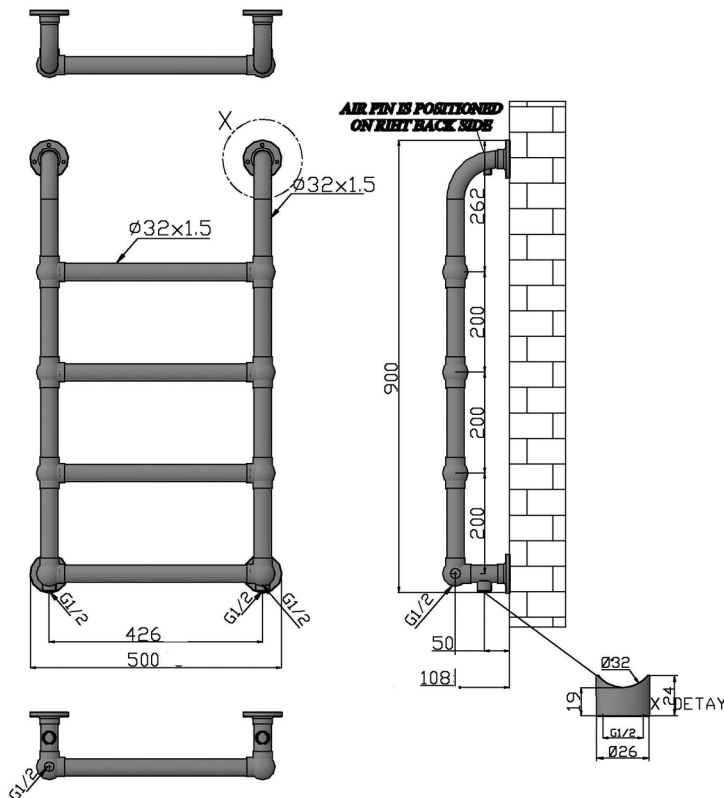

UPTON VICTORIAN

H900MM W500MM

PRODUCT CODES
CHROME -
128037

10 YEAR GUARANTEE

25X1.2 PROFILE

CHROME
178 - W 607 - BTU

LIST PRICE
CHROME - £289.54

UNITS 4 & 5 | MAIDENHEAD TRADE & BUSINESS PARK | PRIORS WAY | MAIDENHEAD | BERKSHIRE | SL6 2GQ