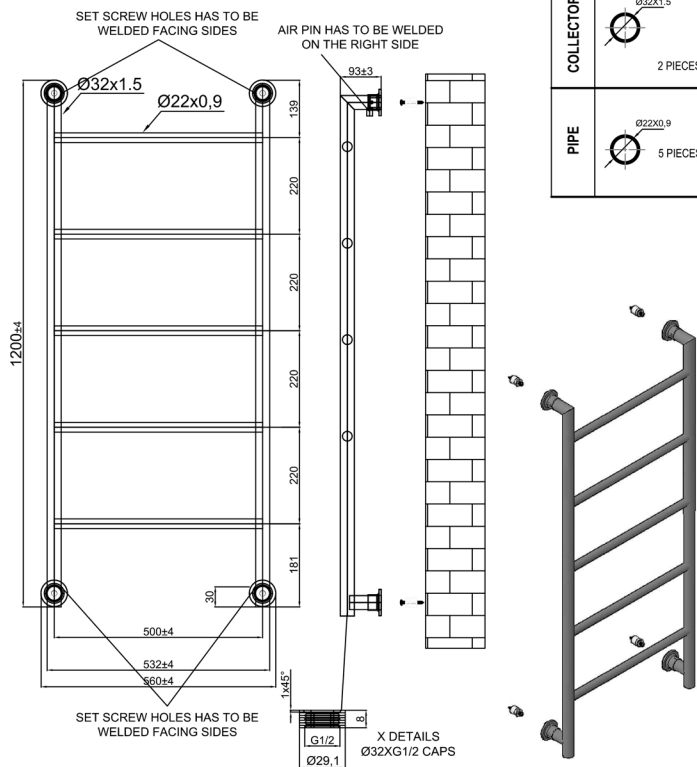

BALLYMORE

H 1200-MM W 560-MM

PRODUCT CODES
CHROME - 128023

10 YEAR GUARANTEE

25X1.2 PROFILE

CHROME 190 -W 648 -BTU

LIST PRICE

CHROME - £233.23