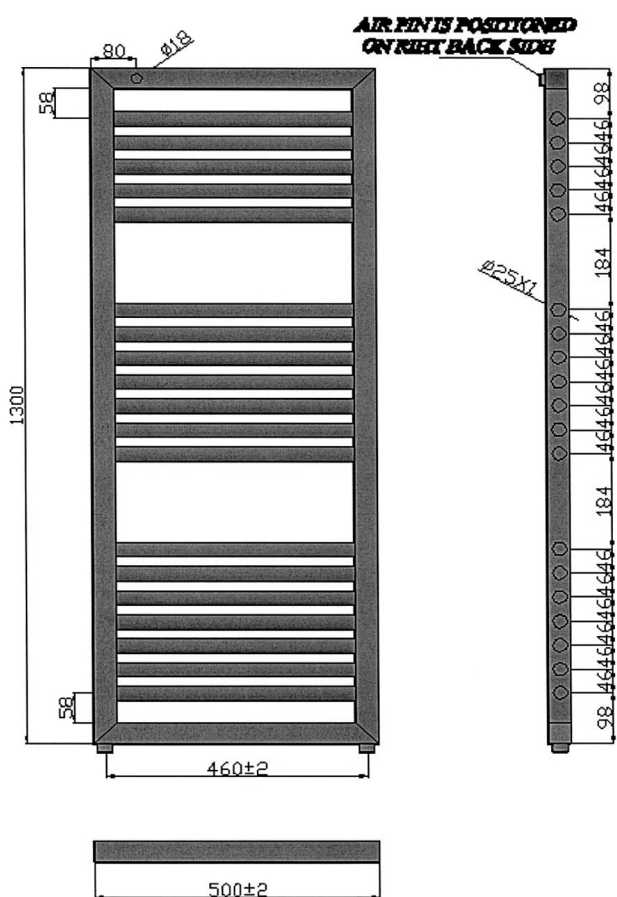

UNITS 4 & 5 | MAIDENHEAD TRADE & BUSINESS PARK | PRIORS WAY | MAIDENHEAD | BERKSHIRE | SL6 2GQ

TEL: 01628 625 367 | FAX: 01628 659 520 | EMAIL: INFO@TOWELRADS.COM

WWW.TOWELRADS.COM

VAT REG. COMPANY No. 4906064. TOWELRADS IS A TRADING NAME OF TOWELRADS.COM LTD

TOWELRADS.COM

TOWELRADS.COM LTD
ORDERS@TOWELRADS.COM
01628 659520