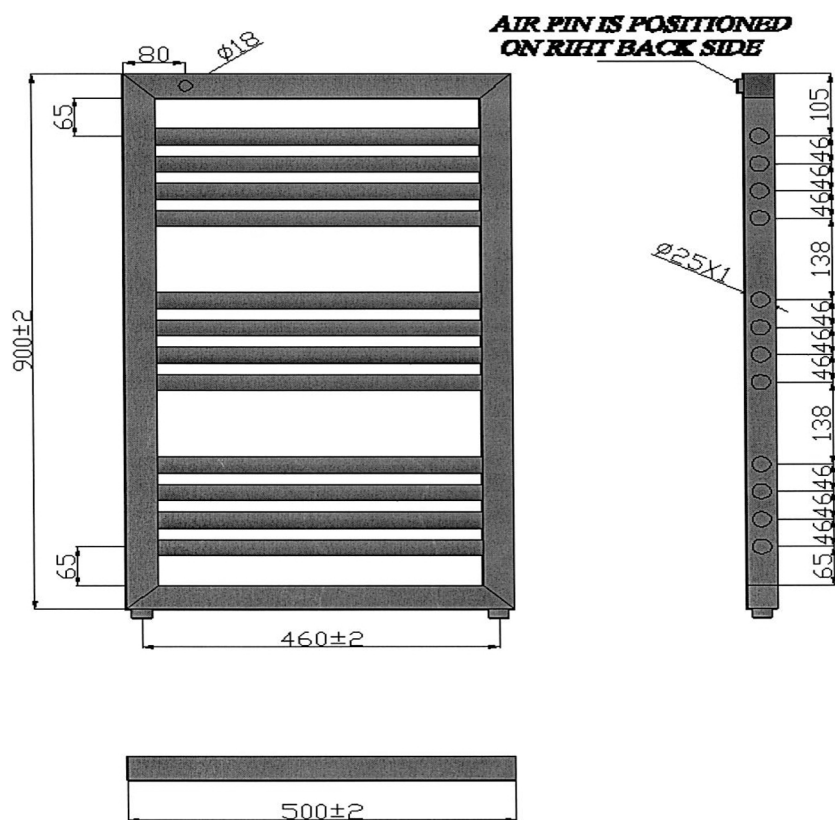

TOWELRADS.COM LTD
ORDERS@TOWELRADS.COM
01628 659520

UNITS 4 & 5 | MAIDENHEAD TRADE & BUSINESS PARK | PRIORS WAY | MAIDENHEAD | BERKSHIRE | SL6 2GQ

TEL: 01628 625 367 | FAX: 01628 659 520 | EMAIL: [INFO@TOWELRADS.COM](mailto:info@towelrads.com)

WWW.TOWELRADS.COM

VAT REG. COMPANY No. 4906064. TOWELRADS IS A TRADING NAME OF TOWELRADS.COM LTD

TOWELRADS.COM