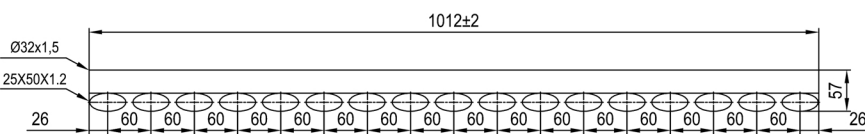

DORNEY

H 600MM W 1012MM

PRODUCT CODES
CHROME -128006
WHITE - 128009

10 YEAR GUARANTEE

25X1.2 PROFILE

CHROME 482 -W 1644 -BTU
WHITE 626 -W 2136 -BTU

LIST PRICE
CHROME - £327.38
WHITE - £287.69

TOWELRADS.COM LTD
ORDERS@TOWELRADS.COM
01628 659520