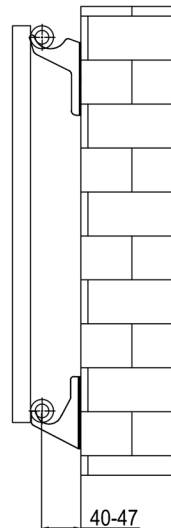

DORNEY

H 600MM W 1012MM

PRODUCT CODES
CHROME -128006
WHITE - 128009

10 YEAR GUARANTEE

25X1.2 PROFILE

CHROME 482 -W 1644 -BTU
WHITE 626 -W 2136 -BTU

LIST PRICE
CHROME - £327.38
WHITE - £287.69

TOWELRADS.COM LTD
ORDERS@TOWELRADS.COM
01628 659520