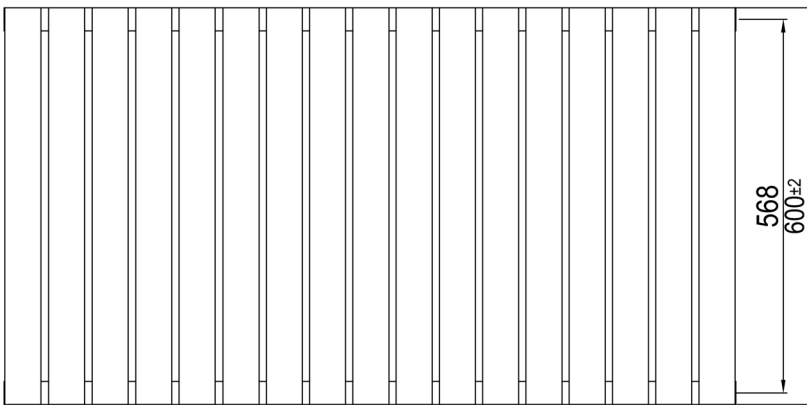

DORNEY

H 600MM W 1012MM

PRODUCT CODES
CHROME -128006
WHITE - 128009

10 YEAR GUARANTEE

25X1.2 PROFILE

CHROME 482 -W 1644 -BTU
WHITE 626 -W 2136 -BTU

LIST PRICE
CHROME - £327.38
WHITE - £287.69

TOWELRADS.COM LTD
ORDERS@TOWELRADS.COM
01628 659520