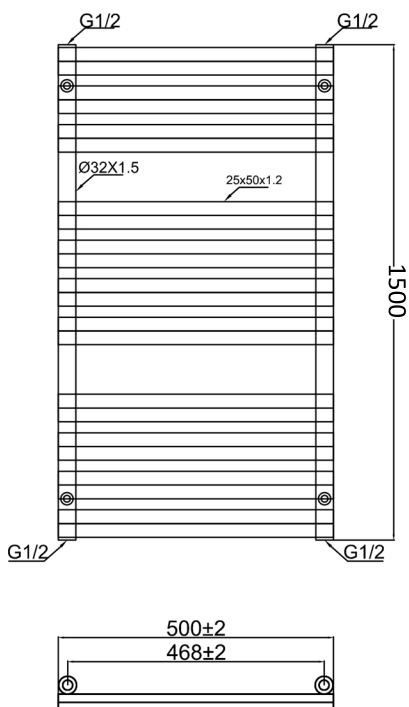

UNITS 4 & 5 | MAIDENHEAD TRADE & BUSINESS PARK | PRIORS WAY | MAIDENHEAD | BERKSHIRE | SL6 2GQ

TEL: 01628 625 367 | FAX: 01628 659 520 | EMAIL: INFO@TOWELRADS.COM

WWW.TOWELRADS.COM

VAT REG. COMPANY No. 4906064. TOWELRADS IS A TRADING NAME OF TOWELRADS.COM LTD

TOWELRADS.COM