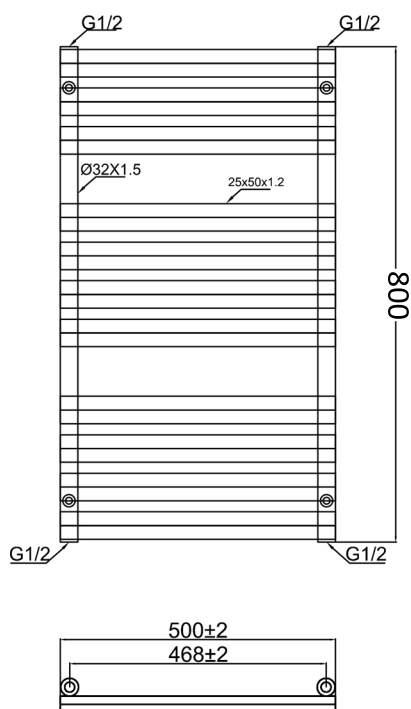

DORNEY

H800MM W500MM

PRODUCT CODES
CHROME - 128001

10 YEAR GUARANTEE

25X1.2 PROFILE

CHROME 256 - W 873 - BTU

LIST PRICE
CHROME - £234.80

TOWELRADS.COM LTD
ORDERS@TOWELRADS.COM
01628 659520