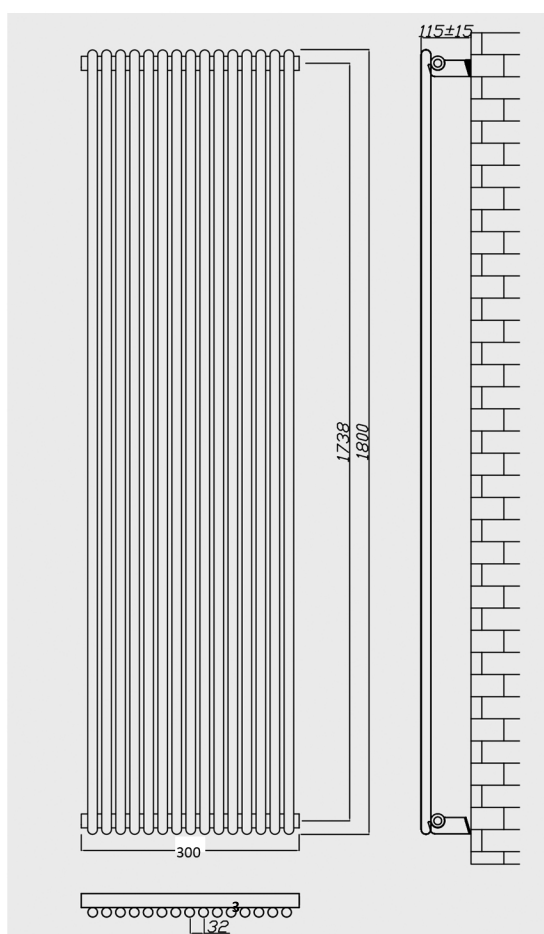

IRIDIO VERTICAL

H1800MM W300MM

PRODUCT CODES

CHROME - 120981

WHITE - 120980

10 YEAR GUARANTEE

22X1 PROFILE

CHROME - 358W - 1221BTU

WHITE - 677W - 2310BTU

LIST PRICE

CHROME - £238.15

WHITE - £211.38

UNITS 4 & 5 | MAIDENHEAD TRADE & BUSINESS PARK | PRIORS WAY | MAIDENHEAD | BERKSHIRE | SL6 2GQ

TEL: 01628 625 367 | FAX: 01628 659 520 | EMAIL: INFO@TOWELRADS.COM