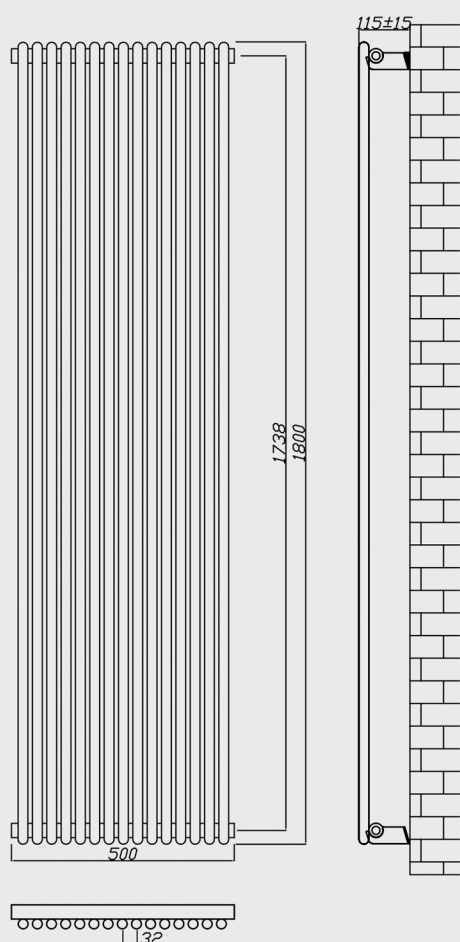

IRIDIO VERTICAL

H1800MM W500MM

PRODUCT CODES

CHROME - 120979

WHITE - 120978

10 YEAR GUARANTEE

22X1 PROFILE

CHROME - 720W - 2457BTU

WHITE - 975W - 3326BTU

LIST PRICE

CHROME - £310.15

WHITE - £270.46

UNITS 4 & 5 | MAIDENHEAD TRADE & BUSINESS PARK | PRIORS WAY | MAIDENHEAD | BERKSHIRE | SL6 2GQ

TEL: 01628 625 367 | FAX: 01628 659 520 | EMAIL: [INFO@TOWELRADS.COM](mailto:info@towelrads.com)