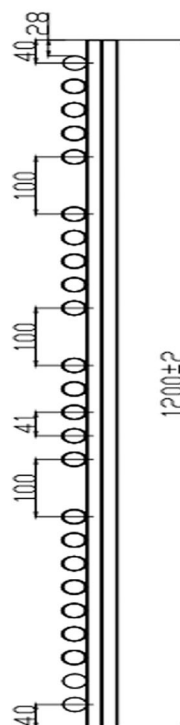

IRIDIO

H1200MM W500MM

PRODUCT CODES
CHROME - 120960
ANTHRACITE - 120967

10 YEAR GUARANTEE

25X1.2 PROFILE

CHROME - 416W - 1419BTU

WHITE / ANTHRACITE

615W - 2098 BTU

LIST PRICE

CHROME - £283.08

ANTHRACITE - £195.38

UNITS 4 & 5 | MAIDENHEAD TRADE & BUSINESS PARK | PRIORS WAY | MAIDENHEAD | BERKSHIRE | SL6 2GQ

TEL: 01628 625 367 | FAX: 01628 659 520 | EMAIL: INFO@TOWELRADS.COM