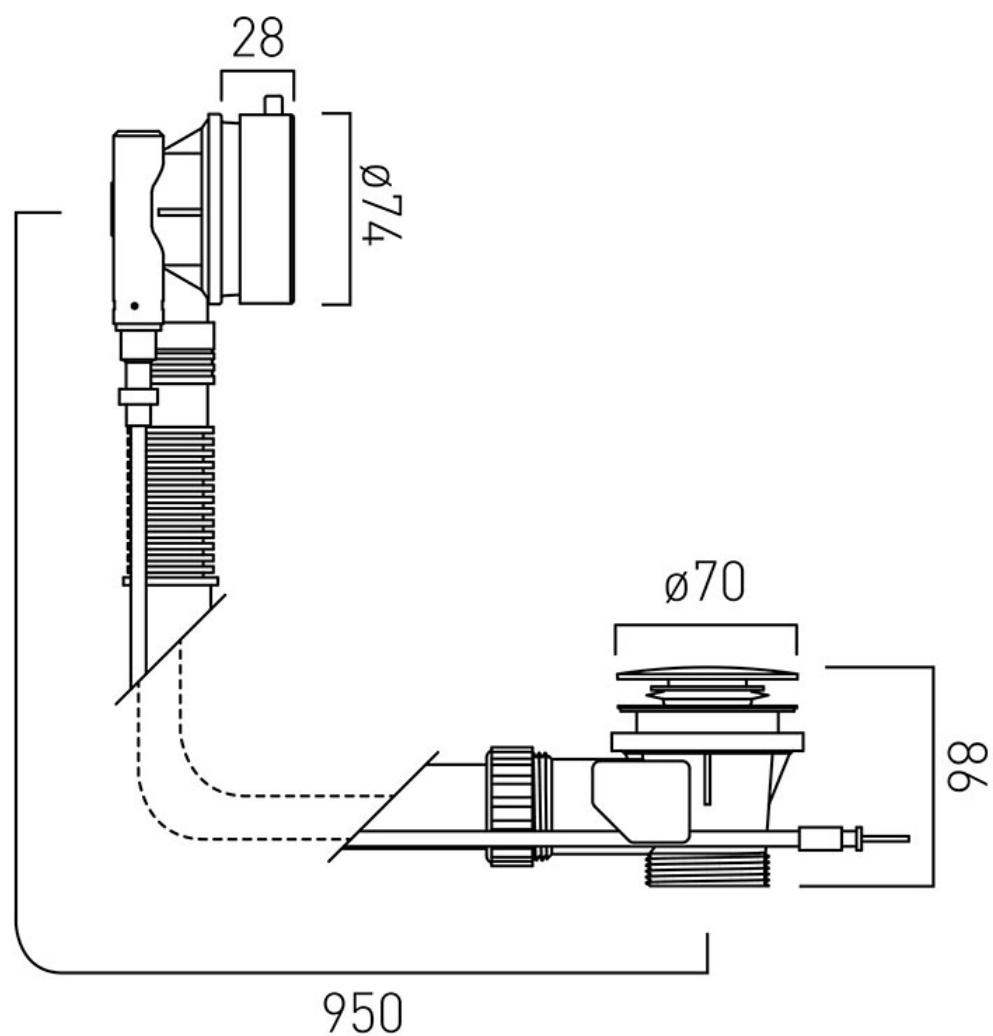


SPECIFICATION SHEET

COLLECTION: OTHER

PRODUCT CODE: WG-71552-C/P

DESCRIPTION:

bath pop-up waste and overflow
extended version
1.1/2" x 10mm threaded outlet connection
min-max overflow bath thickness 1mm-12mm

FINISH:

Chrome

tel: 01934 744466
email: sales@vado.com
www.vado.com

where inspiration flows
taps | showering | accessories

TECHNICAL DRAWING

COLLECTION: OTHER

PRODUCT CODE: WG-71552-C/P

tel: 01934 744466
email: sales@vado.com
www.vado.com