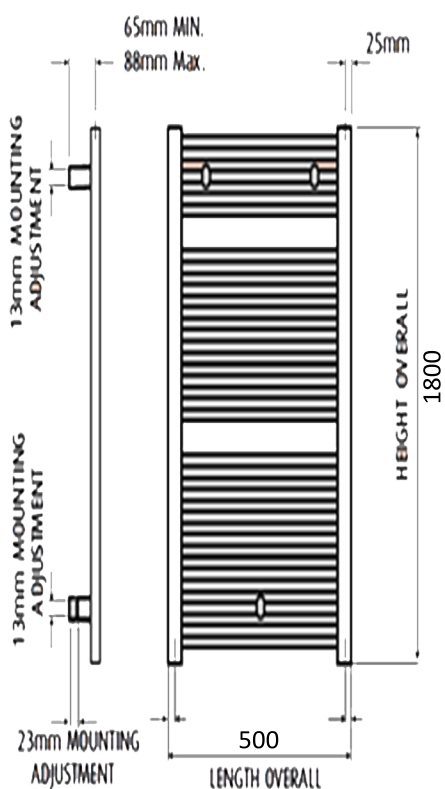

PISA

H1800MM W500MM

PRODUCT CODES
CHROME STRAIGHT -
ZTK0018501
CHROME CURVED -
ZTK0118501

10 YEAR GUARANTEE

25X1.2 PROFILE

CHROME STRAIGHT
666-W 2272-BTU
CHROME CURVED
686-W 2341-BTU

LIST PRICE
CHROME STRAIGHT - £330.00
CHROME CURVED - £350.00