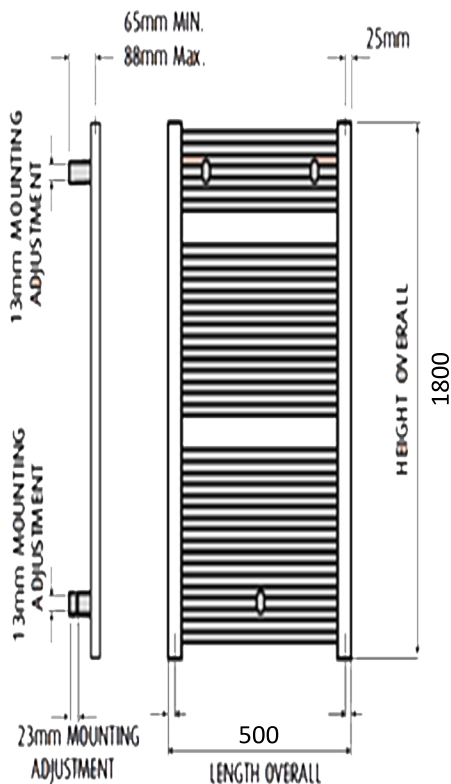

PISA

H1800MM W500MM

PRODUCT CODES
WHITE STRAIGHT -
ZTK0018500
WHITE CURVED -
ZTK0118500

10 YEAR GUARANTEE

25X1.2 PROFILE

WHITE STRAIGHT
864-W 2948-BTU
WHITE CURVED
883-W 3013-BTU

LIST PRICE
WHITE STRAIGHT - £196.00
WHITE CURVED - £198.00