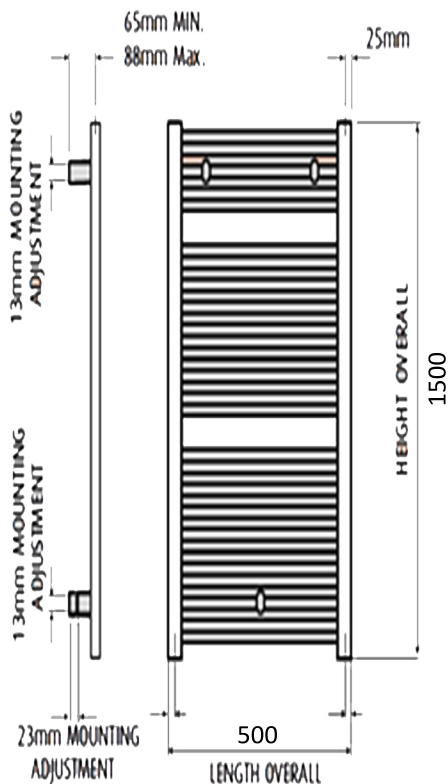

PISA

H1500MM W500MM

PRODUCT CODES
WHITE STRAIGHT -
ZTK0015510
WHITE CURVED -
ZTK0115500

10 YEAR GUARANTEE

25X1.2 PROFILE

WHITE STRAIGHT
721-W 2460-BTU
WHITE CURVED
725-W 2474-BTU

LIST PRICE
WHITE STRAIGHT - £160.00
WHITE CURVED - £162.00