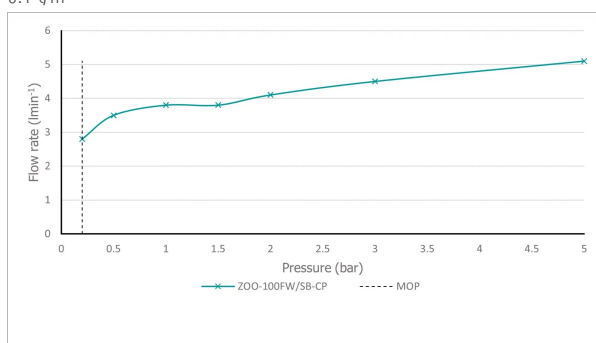

# SPECIFICATION SHEET

**COLLECTION:** ECOTURN

**PRODUCT CODE:** ZOO-100FW/SB-CP

ecoturn™

**DESCRIPTION:**

mono basin mixer  
single lever  
with EcoTurn cold start cartridge  
deck mounted  
smooth bodied  
without universal basin waste  
with water flow aerator  
ceramic cartridge C-0010-C40  
2 x 1/2" 400mm flexipipe connection  
deck mount drill hole diameter 35mm  
minimum operating pressure 0.2 bar LP

**FINISH:**

Chrome

**MINIMUM OPERATING PRESSURE:**

0.2 bar LP

**FLOW RATE AT 3.0 BAR FLOW PRESSURE:**

5.1 l/m

tel: 01934 744466  
email: sales@vado.com  
www.vado.com

**where inspiration flows**  
taps | showering | accessories

# TECHNICAL DRAWING

**COLLECTION:** ECOTURN

**PRODUCT CODE:** ZOO-100FW/SB-CP

tel: 01934 744466  
email: sales@vado.com  
www.vado.com

**where inspiration flows**  
taps | showering | accessories