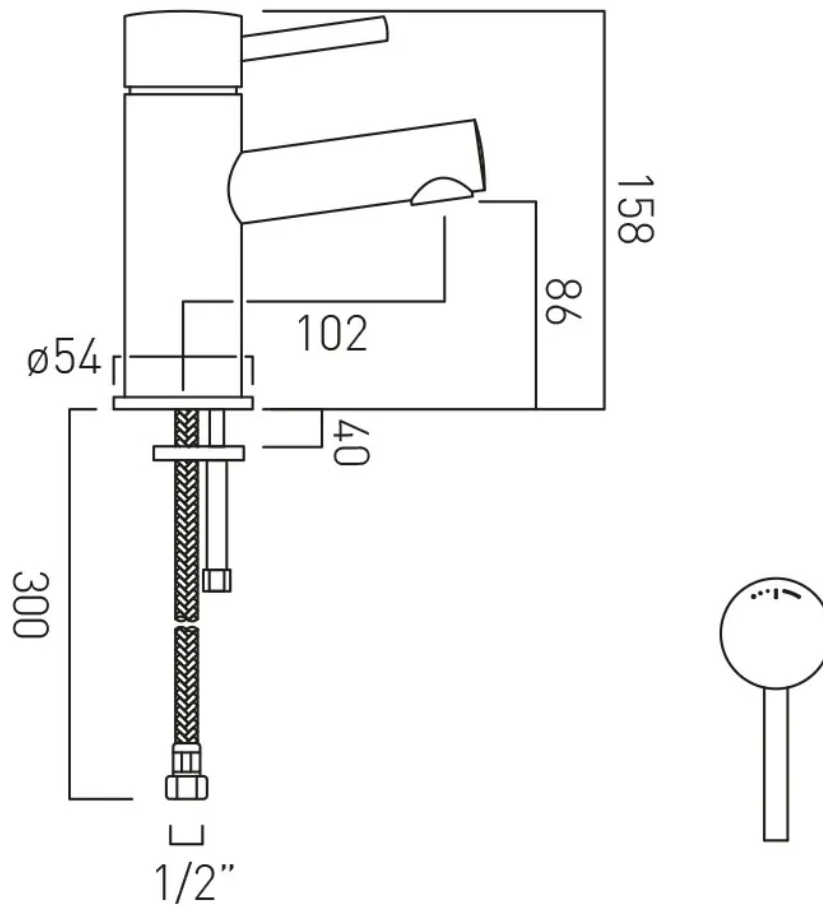

# SPECIFICATION SHEET

**COLLECTION:** ECOTURN

**PRODUCT CODE:** ZOO-100FW/SB-CP

ecoturn™

**DESCRIPTION:**

mono basin mixer  
single lever  
with EcoTurn cold start cartridge  
deck mounted  
smooth bodied  
without universal basin waste  
with water flow aerator  
ceramic cartridge C-0010-C40  
2 x 1/2" 400mm flexipipe connection  
deck mount drill hole diameter 35mm  
minimum operating pressure 0.2 bar LP

**FINISH:**

Chrome

**MINIMUM OPERATING PRESSURE:**

0.2 bar LP

**FLOW RATE AT 3.0 BAR FLOW PRESSURE:**

5.1 l/m

tel: 01934 744466  
email: sales@vado.com  
www.vado.com

**where inspiration flows**  
taps | showering | accessories

# TECHNICAL DRAWING

**COLLECTION:** ECOTURN

**PRODUCT CODE:** ZOO-100FW/SB-CP

tel: 01934 744466  
email: sales@vado.com  
www.vado.com

**where inspiration flows**  
taps | showering | accessories