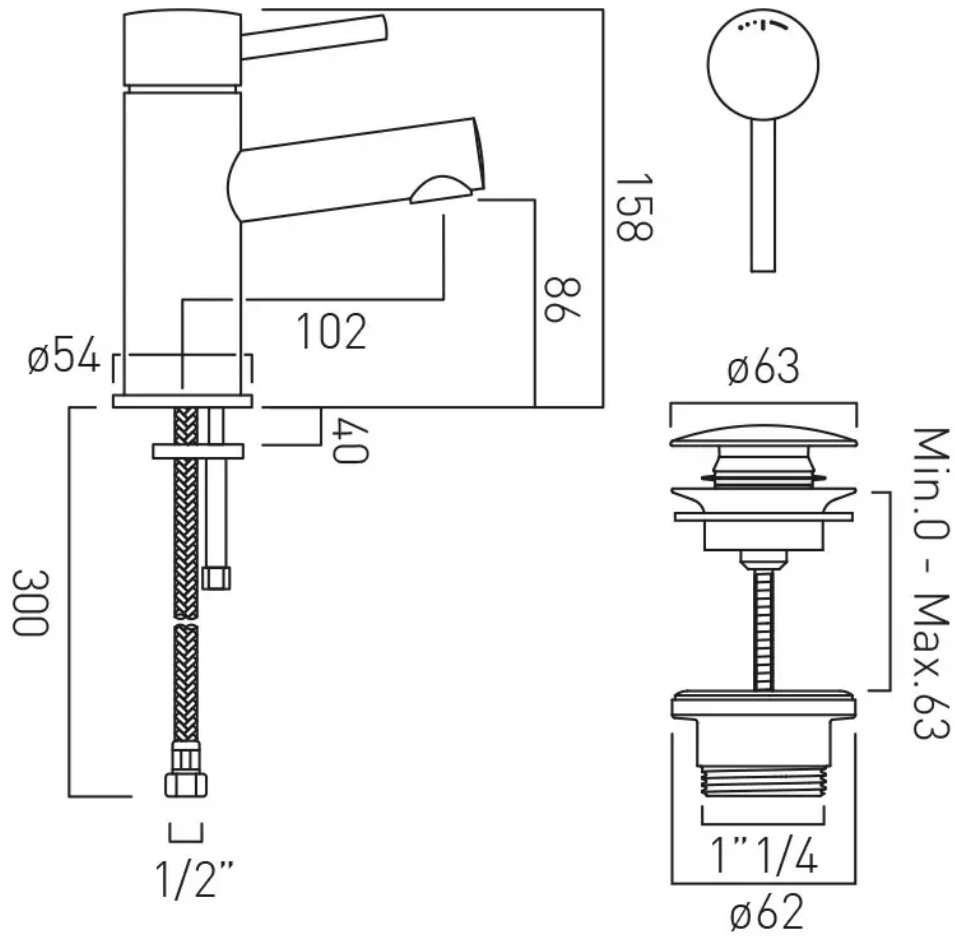

SPECIFICATION SHEET

COLLECTION: ECOTURN

PRODUCT CODE: ZOO-100FW/CC-CP

ecoturn™

DESCRIPTION:

mono basin mixer
single lever
with EcoTurn cold start cartridge
deck mounted
smooth bodied
with universal basin waste
with water flow aerator
ceramic cartridge C-0010-C40
2 x 1/2" 400mm flexipipe connection
deck mount drill hole diameter 35mm
minimum operating pressure 0.2 bar LP

FINISH:

Chrome

MINIMUM OPERATING PRESSURE:

0.2 bar LP

FLOW RATE AT 3.0 BAR FLOW PRESSURE:

5.1 l/m

15 year guarantee

tel: 01934 744466
email: sales@vado.com
www.vado.com

where inspiration flows
taps | showering | accessories

TECHNICAL DRAWING

COLLECTION: ECOTURN

PRODUCT CODE: ZOO-100FW/CC-CP

tel: 01934 744466
email: sales@vado.com
www.vado.com

where inspiration flows
taps | showering | accessories