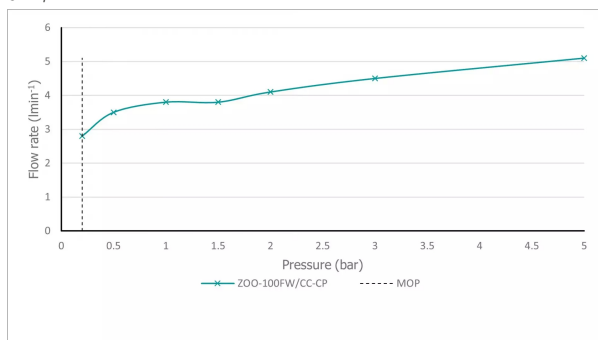

SPECIFICATION SHEET

COLLECTION: ECOTURN

PRODUCT CODE: ZOO-100FW/CC-CP

ecoturn™

DESCRIPTION:

mono basin mixer
single lever
with EcoTurn cold start cartridge
deck mounted
smooth bodied
with universal basin waste
with water flow aerator
ceramic cartridge C-0010-C40
2 x 1/2" 400mm flexipipe connection
deck mount drill hole diameter 35mm
minimum operating pressure 0.2 bar LP

FINISH:

Chrome

MINIMUM OPERATING PRESSURE:

0.2 bar LP

FLOW RATE AT 3.0 BAR FLOW PRESSURE:

5.1 l/m

15 year guarantee

tel: 01934 744466
email: sales@vado.com
www.vado.com

where inspiration flows
taps | showering | accessories

TECHNICAL DRAWING

COLLECTION: ECOTURN

PRODUCT CODE: ZOO-100FW/CC-CP

tel: 01934 744466
email: sales@vado.com
www.vado.com

where inspiration flows
taps | showering | accessories