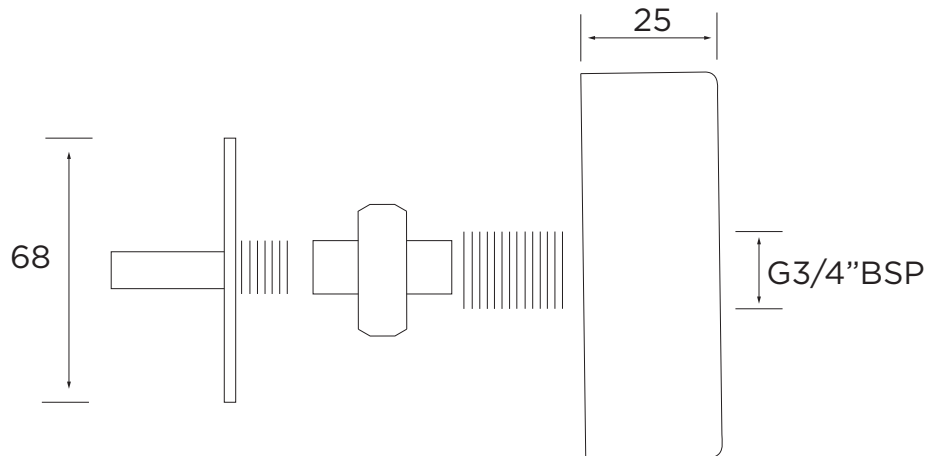

### Features:

- Connection inlet: 15mm compression
- Connection outlet: G 3/4 "

### Dimensions (measurements in mm)

**TECHNICAL  
DATA  
SHEET**

**BRISTAN**  
TAPS & SHOWERS

D2