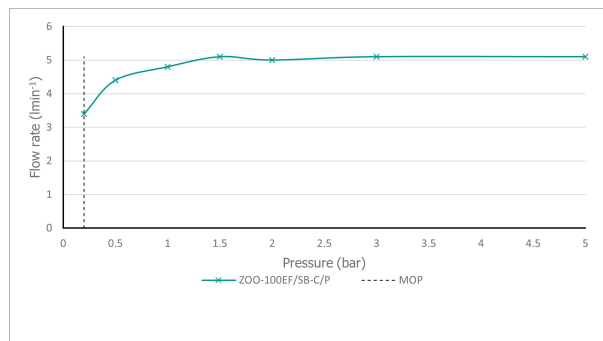

SPECIFICATION SHEET

COLLECTION: ZOO

PRODUCT CODE: ZOO-100EF/SB-C/P

TAP TYPE

Basin Mixer

COLLECTION NAME

Zoo

FINISH

Chrome

RECOMMENDED FLOW REGULATOR

5 l/m flow regulator fitted as standard

MINIMUM OPERATING PRESSURE

0.2 Bar LP

MAXIMUM OPERATING PRESSURE

5.0 Bar LP

FLOW RATE AT 3.0 BAR FLOW PRESSURE