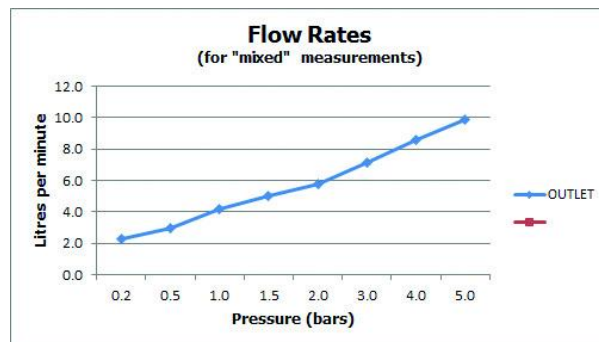

SPECIFICATION SHEET

COLLECTION: ZOO

PRODUCT CODE: ZOO-100M/SB-C/P

TAP TYPE

Basin Mixer

COLLECTION NAME

Zoo

FINISH

Chrome

RECOMMENDED FLOW REGULATOR

FR-FLEXI/5-PLA (2 are required)

MINIMUM OPERATING PRESSURE

0.5 Bar LP

MAXIMUM OPERATING PRESSURE

5.0 Bar LP

FLOW RATE AT 3.0 BAR FLOW PRESSURE

7 l/min

GUARANTEE

15 Year Guarantee

HANDLES

Single Lever

tel: 01934 744466
email: sales@vado.com
www.vado.com

WHERE INSPIRATION FLOWS
TAPS | SHOWERS | ACCESSORIES