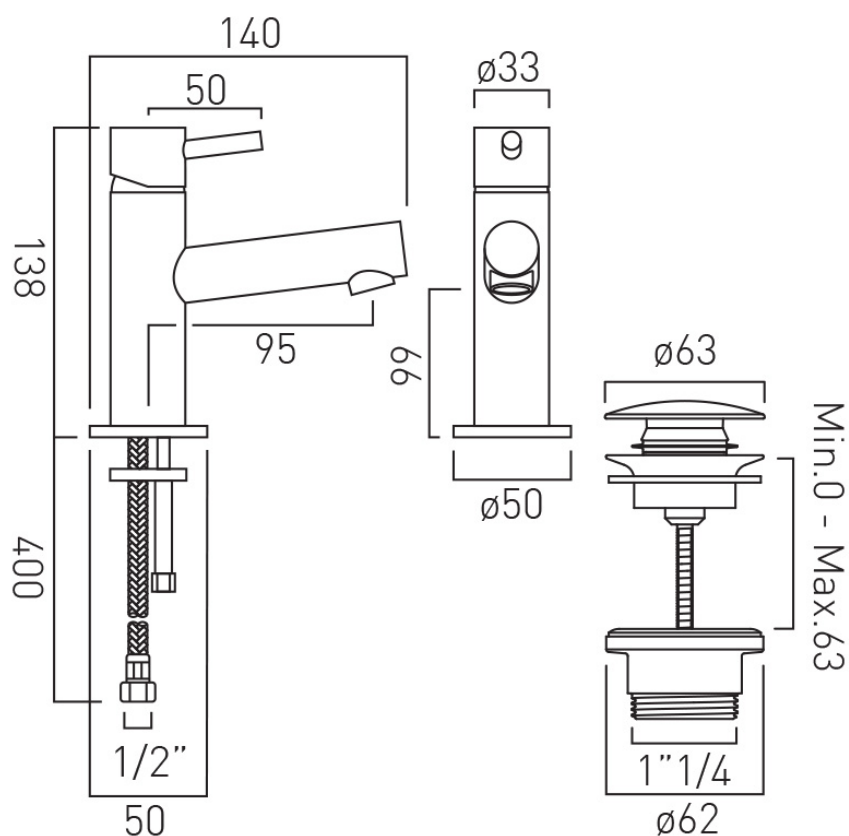

Yes

CONNECTIONS / FITTINGS

2 x 1/2" 300mm flexipipe connections

SPARE PARTS

ceramic cartridge C-005-N25

DECK HOLE DRILL DIAMETER

35mm

WASTE

with Universal Basin Waste

STYLE

Round

MOUNTING

Deck Mounted

PLUMBING SYSTEM SUITABILITY

Gravity System, Pumped System, Combination Boiler, Pressurised System

# TECHNICAL DRAWING

COLLECTION: ZOO

PRODUCT CODE: ZOO-100M/CC-C/P

tel: 01934 744466  
email: sales@vado.com  
www.vado.com

WHERE INSPIRATION FLOWS  
TAPS | SHOWERS | ACCESSORIES