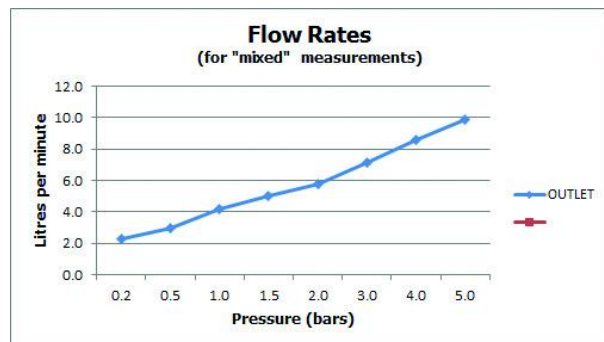

SPECIFICATION SHEET

COLLECTION: ZOO

PRODUCT CODE: ZOO-100M/CC-C/P

TAP TYPE

Basin Mixer

COLLECTION NAME

Zoo

FINISH

Chrome

RECOMMENDED FLOW REGULATOR

FR-FLEXI/5-PLA (2 are required)

MINIMUM OPERATING PRESSURE

0.5 Bar LP

MAXIMUM OPERATING PRESSURE

5.0 Bar LP

FLOW RATE AT 3.0 BAR FLOW PRESSURE

7 l/min

GUARANTEE

15 Year Guarantee

HANDLES

Single Lever

tel: 01934 744466
email: sales@vado.com
www.vado.com

WHERE INSPIRATION FLOWS
TAPS | SHOWERS | ACCESSORIES