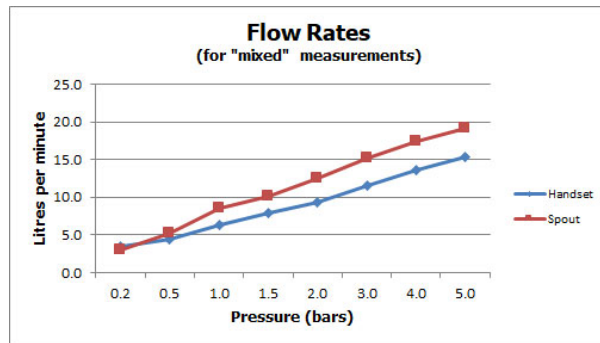

SPECIFICATION SHEET

COLLECTION: ZOO

PRODUCT CODE: ZOO-232NS-CP

TAP TYPE

Bath Shower Mixer

WITH SHOWER KIT

Yes

WITH EASY-FIT BRACKETS

No

WITH INTEGRATED DIVERTER

No

WITH THERMOSTATIC TECHNOLOGY

No

FOR USE WITH BATH FILLER WASTE AND OVERFLOW

Yes

WITH BATH SPOUT

No

WITH AIR-INJECTION TECHNOLOGY

No

WITH WATER FLOW STRAIGHTENER

No

tel: 01934 744466
email: sales@vado.com
www.vado.com

WHERE INSPIRATION FLOWS
TAPS | SHOWERS | ACCESSORIES