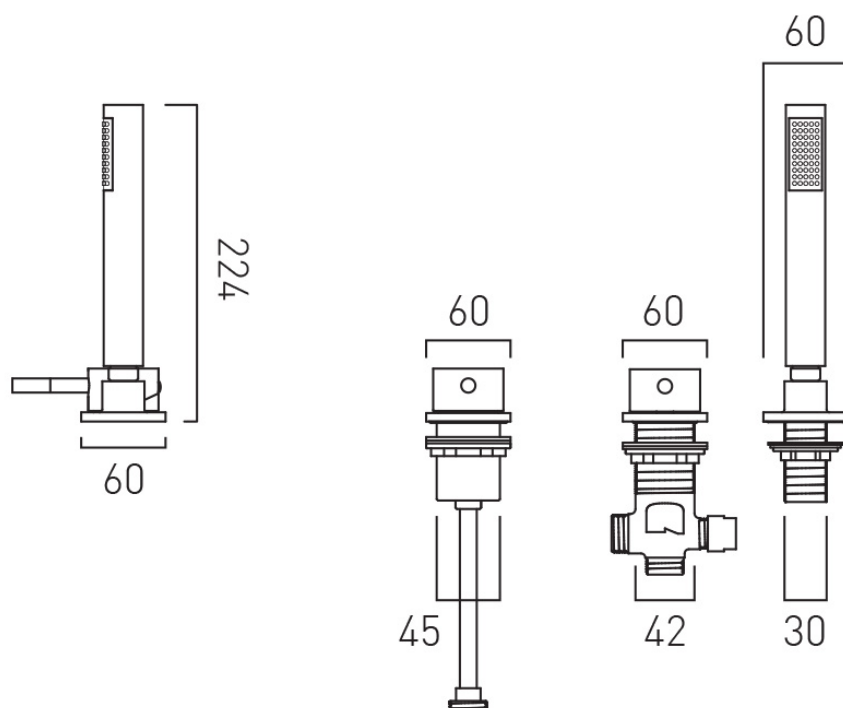

diverter cartridge F-803-33/2X ceramic cartridge CAR-KN40

DECK HOLE DRILL DIAMETER

Valve: 46mm Spout: 28mm Diverter: 44mm Handset: 32mm

STYLE

Round

HOLES

3 Hole

MOUNTING

FR-FLEXI/8-PLA

MINIMUM OPERATING PRESSURE

3.0 Bar HP

SPECIFICATION SHEET

COLLECTION: ZOO
PRODUCT CODE: ZOO-232NS-CP

FLOW RATE AT 3.0 BAR FLOW PRESSURE

Spout: 15.2 l/min, Diverter: 11.6 l/min

GUARANTEE

15 Year Guarantee

TECHNICAL DRAWING

COLLECTION: ZOO
PRODUCT CODE: ZOO-232NS-CP

tel: 01934 744466
email: sales@vado.com
www.vado.com

WHERE INSPIRATION FLOWS
TAPS | SHOWERS | ACCESSORIES